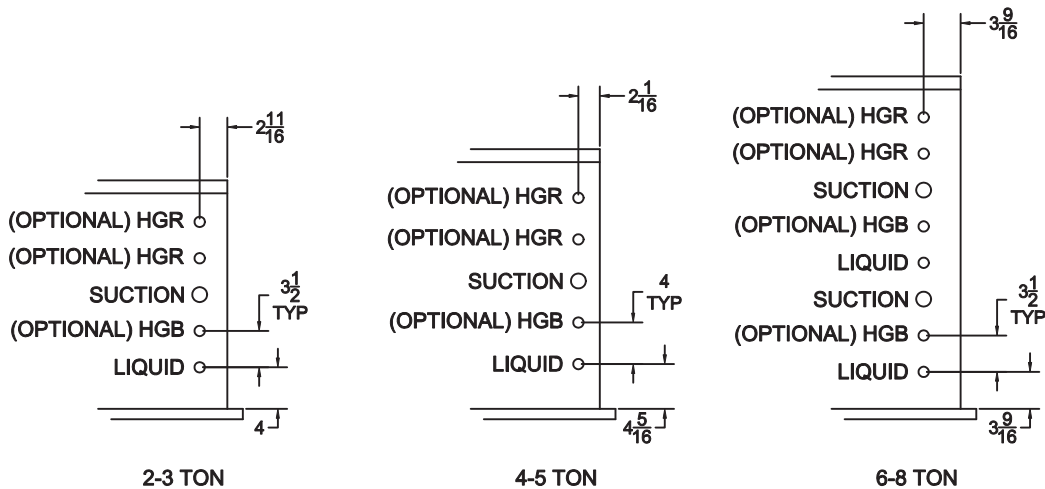

# High-Efficiency C13 Series Air-Cooled Condensing/Condenser Section Mirror Configuration

TONS	B	C	D	J	Q	R	S	V	X	Y	Z	AA	AB	AC	AD
2-3	56	22	44	59	57	40 1/2	1 3/4	9 1/16	24	3 5/16	13 1/4	11 8/16	7	1 11/16	19
4-5	64	25	46	67	65	42 1/2	1 3/4	9 1/16	32	3 5/16	12 3/8	13 8/16	8 1/16	1 11/16	22
6-8	70 1/2	32	63	73 1/2	71 1/2	59 1/2	1 3/4	9 1/16	29	1 1/16	18 11/16	16	9 7/16	1 11/16	29