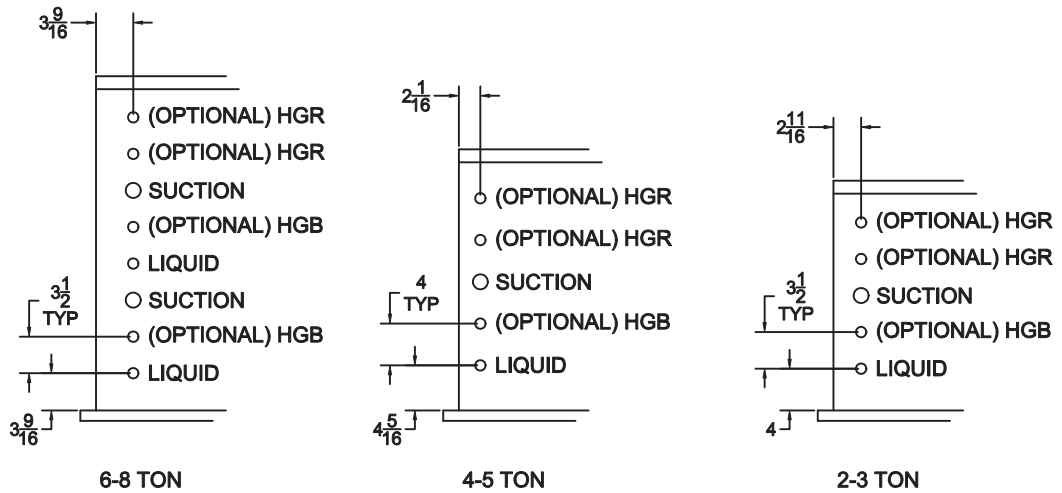

# High-Efficiency C13 Series Condensing/Condenser Section Rear Discharge

TONS	B	C	D	J	Q	R	S	V	X	Y	Z	AA	AB	AC	AD
2-3	56	22	44	59	57	40 1/2	1 3/4	9 1/8	24	3 5/16	13 1/4	11 9/16	7	11 11/16	19
4-5	64	25	46	67	65	42 1/2	1 3/4	9 1/8	32	3 5/16	12 3/8	13 9/16	8 1/8	11 11/16	22
6-8	70 1/2	32	63	73 1/2	71 1/2	59 1/2	1 3/4	9 1/8	29	1 1/8	18 11/16	16	9 7/8	11 11/16	29