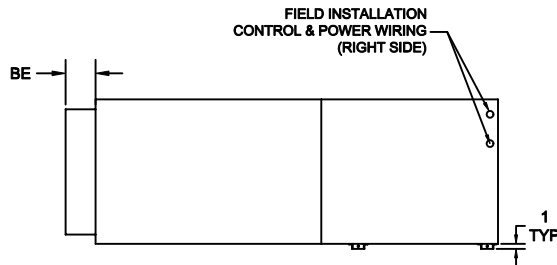

C-Series - Evaporator Assembly w/ Full Economizer

1-1.5 TONS

2-15 TONS

TONS	B	C	E	F	J	K	M	N	Q	S	T	BE	BG	BH	BJ	BK	BL	BM	BN	BP	PIPING OUTLET LOCATIONS
1-1.5 SINGLE CIRCUIT	35 15/16	16	22 1/16	12	1	3	12	4 1/8	37 5/16	4 3/4	15 1/4	6	2 1/16	3 5/16	3 5/16	15 1/8	3 1/2	5/8	22	12 1/8	
2-5 SINGLE CIRCUIT	47 3/8	22	31 9/16	16	3/4	5 1/4	16	3	48 3/4	7 3/8	22 1/16	6	1 7/16	2 15/16	2 3/16	24 1/8	3 13/16	1 1/2	31 1/2	18 1/8	ROW 1
4-8 DUAL CIRCUIT	55 3/8	27	31 3/8	18	3 5/8	5 3/8	16	3	56 3/4	7 5/16	21 1/16	6	3 5/8	2 7/8	2 5/16	30 1/8	5 1/4	1 1/2	40 3/8	24 1/8	ROWS 1 & 2
10 DUAL CIRCUIT	70 5/8	29	35 7/16	20	2 1/2	6 1/2	18	1 7/8	72 1/16	7 3/8	25 7/8	6	3 5/8	3	10	38 1/8	3 3/4	2	45 5/16	25 1/8	ROWS 1 & 3
12-15 TRIPLE CIRCUIT	70 5/8	29	35 7/16	20	2 1/2	6 1/2	18	1 7/8	72 1/16	7 3/8	25 7/8	6	3 5/8	3	10	38 1/8	3 3/4	2	45 5/16	25 1/8	ROWS 1, 2 & 3