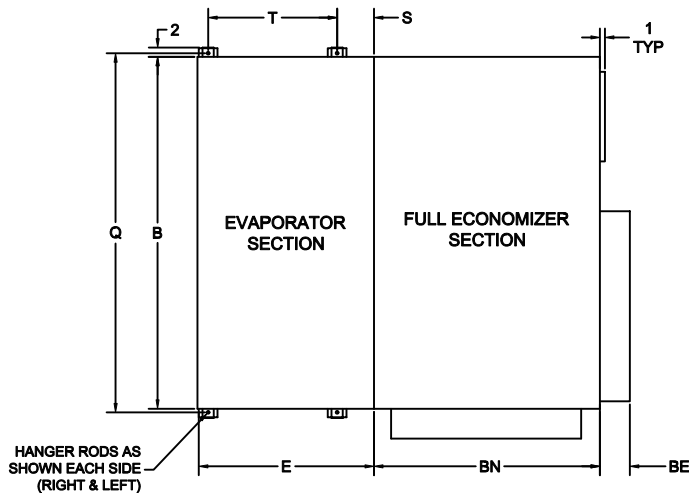

C-Series - Evaporator Assembly w/ Full Economizer

1-1.5 TONS

2-15 TONS

TONS	B	C	E	F	J	K	M	N	Q	S	T	BE	BG	BH	BJ	BK	BL	BM	BN	BP	PIPING OUTLET LOCATIONS
1-1.5 SINGLE CIRCUIT	35 15/16	16	22 1/16	12	1	3	12	4 1/8	37 5/16	4 3/4	15 1/4	6	2 1/16	3 5/16	3 5/16	15 1/8	3 1/2	5/8	22	12 1/8	
2-5 SINGLE CIRCUIT	47 3/8	22	31 9/16	16	3/4	5 1/4	16	3	48 3/4	7 3/8	22 1/16	6	1 7/16	2 15/16	2 3/16	24 1/8	3 13/16	1 1/2	31 1/2	18 1/8	ROW 1
4-8 DUAL CIRCUIT	55 3/8	27	31 3/8	18	3 5/8	5 3/8	16	3	56 3/4	7 5/16	21 1/16	6	3 5/8	2 7/8	2 5/16	30 1/8	5 1/4	1 1/2	40 3/8	24 1/8	ROWS 1 & 2
10 DUAL CIRCUIT	70 5/8	29	35 7/16	20	2 1/2	6 1/2	18	1 7/8	72 1/16	7 3/8	25 7/8	6	3 5/8	3	10	38 1/8	3 3/4	2	45 5/16	25 1/8	ROWS 1 & 3
12-15 TRIPLE CIRCUIT	70 5/8	29	35 7/16	20	2 1/2	6 1/2	18	1 7/8	72 1/16	7 3/8	25 7/8	6	3 5/8	3	10	38 1/8	3 3/4	2	45 5/16	25 1/8	ROWS 1, 2 & 3