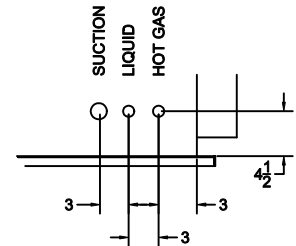

C-Series - Evaporator Assembly w/ Full Economizer

1-1.5 TONS

2-15 TONS

TONS	B	C	E	F	J	K	M	N	Q	S	T	BE	BG	BH	BJ	BK	BL	BM	BN	BP	PIPING OUTLET LOCATIONS
1-1.5 SINGLE CIRCUIT	35 15/16	16	22 1/16	12	1	3	12	4 1/8	37 5/16	4 3/4	15 1/4	6	2 1/16	3 5/16	3 5/16	15 1/8	3 1/2	5/8	22	12 1/8	
2-5 SINGLE CIRCUIT	47 3/8	22	31 9/16	16	3/4	5 1/4	16	3	48 3/4	7 3/8	22 1/16	6	1 7/16	2 15/16	2 3/16	24 1/8	3 13/16	1 1/2	31 1/2	18 1/8	ROW 1
4-8 DUAL CIRCUIT	55 3/8	27	31 3/8	18	3 5/8	5 3/8	16	3	56 3/4	7 5/16	21 1/16	6	3 5/8	2 7/8	2 5/16	30 1/8	5 1/4	1 1/2	40 3/8	24 1/8	ROWS 1 & 2
10 DUAL CIRCUIT	70 5/8	29	35 7/16	20	2 1/2	6 1/2	18	1 7/8	72 1/16	7 3/8	25 7/8	6	3 5/8	3	10	38 1/8	3 3/4	2	45 5/16	25 1/8	ROWS 1 & 3
12-15 TRIPLE CIRCUIT	70 5/8	29	35 7/16	20	2 1/2	6 1/2	18	1 7/8	72 1/16	7 3/8	25 7/8	6	3 5/8	3	10	38 1/8	3 3/4	2	45 5/16	25 1/8	ROWS 1, 2 & 3