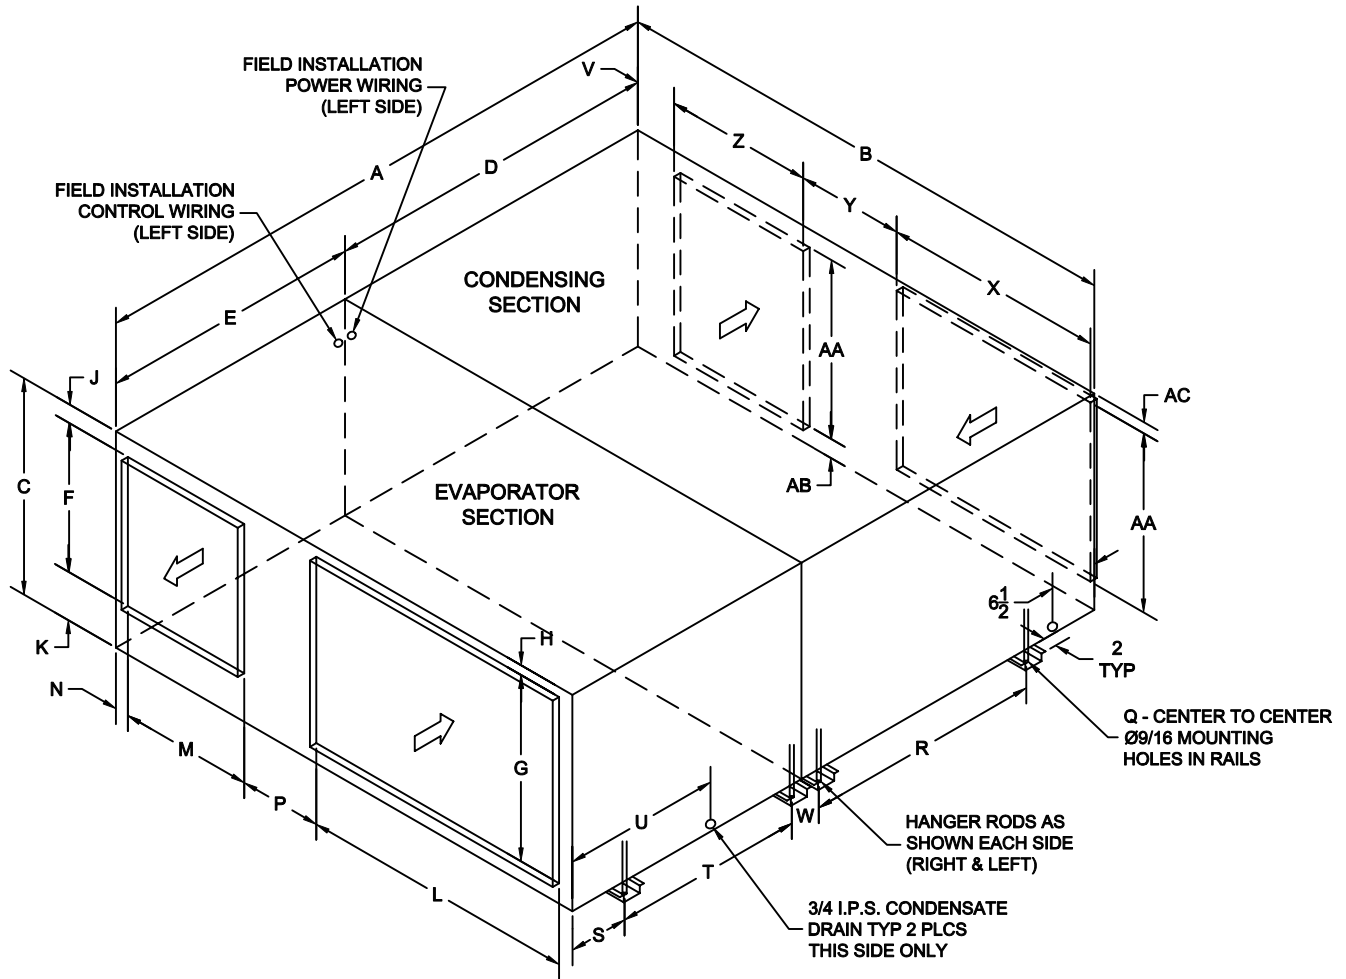

C-Series - Mirrored Packaged Air-Cooled

NOTE: MOUNTING RAIL HEIGHT AND DUCT FLANGE 1" TYP

TONS	A	B	C	D	E	F	G	H	J	K	L	M	N	P	Q	R	S	T	U	V	W	X	Y	Z	AA	AB	AC
1-1.5	51 3/8	35 15/16	16	29 9/16	22 1/16	12	12	1 5/16	1	3	16 1/8	12	4 1/8	2 5/16	37 5/16	25 1/4	4 3/4	15 1/4	14 3/4	4 15/16	4 1/8	12	6 1/4	12 1/16	12	2 3/4	1 1/4
2-5	66 5/16	47 3/8	22	34 3/4	31 9/16	16	18	1 5/16	3 3/4	5 1/4	24	16	3	2 5/16	48 3/4	21 9/16	7 3/8	22 1/8	20 3/4	4 11/16	4 1/8	16	10	16	16	4 11/16	1 3/8
4-8	71 3/4	55 3/8	27	40 3/8	31 3/8	18	23	1 5/16	3 5/8	5 3/8	32	16	3	2 5/16	56 3/4	27 1/4	7 5/8	21 1/8	20 11/16	3 11/16	4 1/16	18	15 1/16	18	20	4 11/16	2 3/8
10-15	80 3/4	70 5/8	29	45 5/16	35 7/16	20	25	1 5/16	2 1/2	6 1/2	37 9/16	18	1 7/8	11 3/16	72 1/16	32 1/8	7 3/8	25 7/8	21 5/16	5 5/8	4 3/16	30	14 7/16	20	24	3 1/2	1 1/2