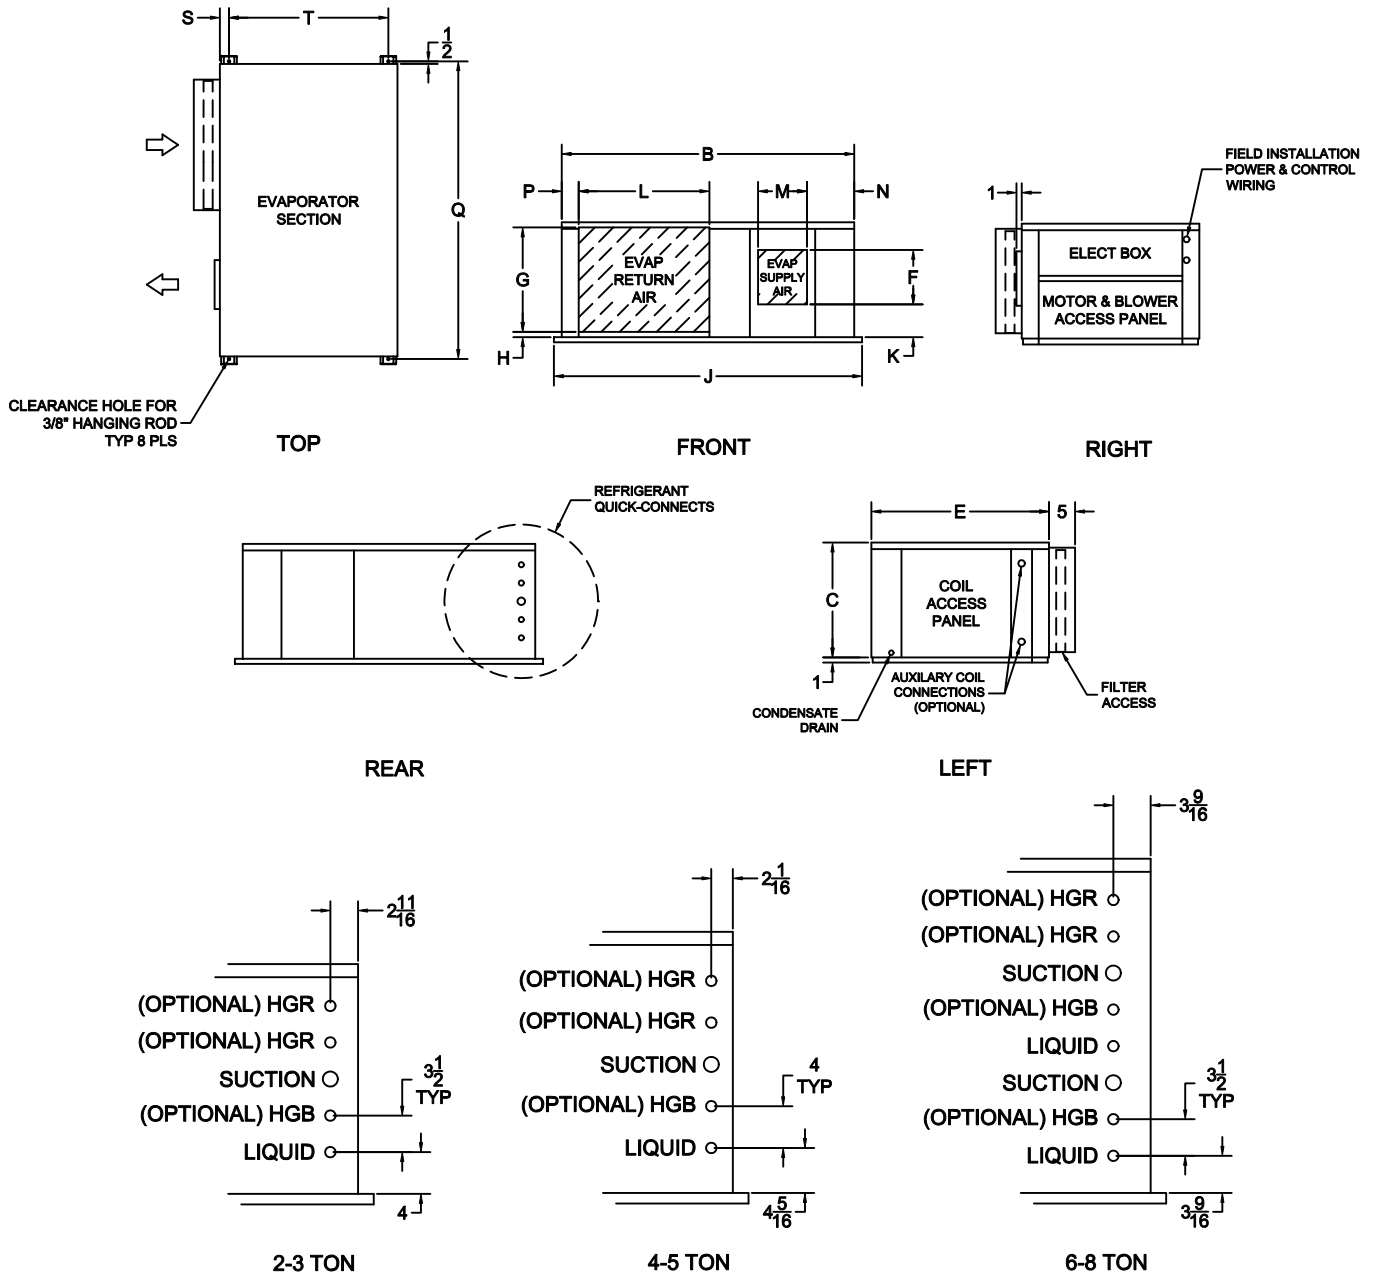

## High-Efficiency C-Series Evaporator Assembly w/ Auxiliary Coil

TONS	B	C	E	F	G	H	J	K	L	M	N	P	Q	S	T
2-3	56	22	34	11 9/16	20	1	59	7	25	10 11/16	9 1/16	3 1/4	57	1 3/4	30 1/2
4-5	64	25	40	13 9/16	25	0	67	8 1/8	31 1/2	12 3/8	9 1/16	3	65	1 3/4	36 1/2
6-8	70 1/2	32	45 1/2	18 3/4	31 1/2	1/4	73 1/2	6 5/8	39 1/2	16 1/16	6 13/16	1 5/8	71 1/2	1 3/4	42

Service Clearance

Left Side  
Right Side

All Sizes  
36"  
36"