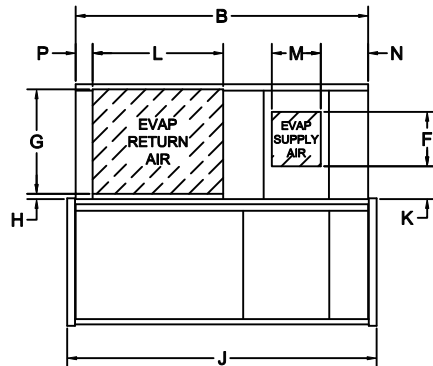

High-Efficiency C-Series Air-Cooled Vertical Stacked Configuration

Service Clearance

Left Side
Right Side

All Sizes
36"
36"

FRONT

RIGHT

REAR

LEFT