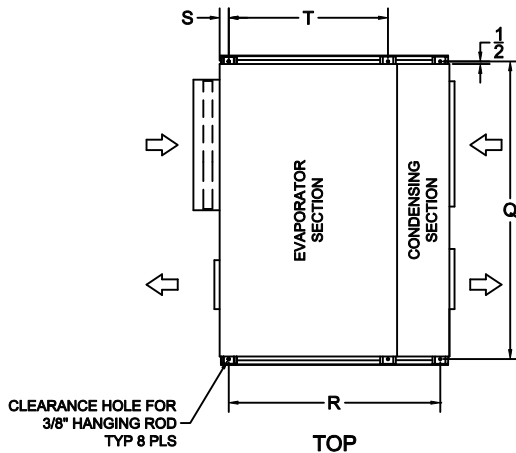

High-Efficiency C-Series Air-Cooled Vertical Stacked Configuration

Service Clearance

Left Side
Right Side

All Sizes
36"
36"

FRONT

RIGHT

REAR

LEFT