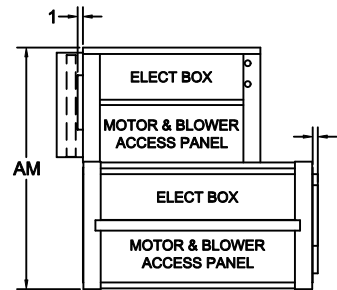

High-Efficiency C-Series Air-Cooled Vertical Stacked Configuration

Service Clearance

Left Side
Right Side

All Sizes
36"
36"

FRONT

RIGHT

REAR

LEFT