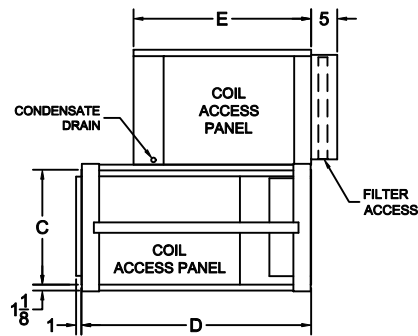

High-Efficiency C-Series Air-Cooled Vertical Stacked Configuration

Service Clearance

Left Side
Right Side

All Sizes
36"
36"

FRONT

RIGHT

REAR

LEFT