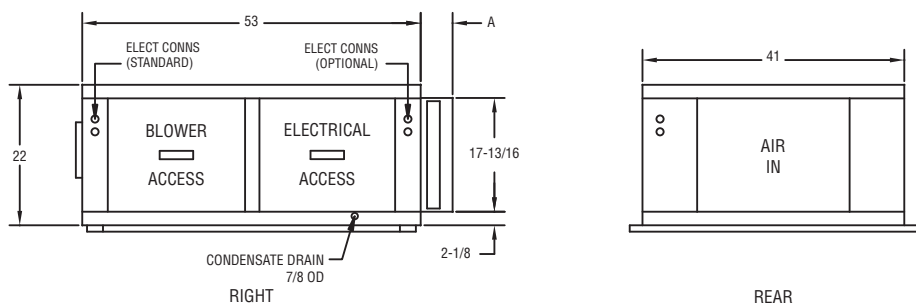

OmegaAir™ Horizontal "F" Air Path 1-3 Tons

- A Filter Size - None Supplied
- 1 (1" duct flange)
- 5 2" filter (optional)
- 7 4" filter (optional)