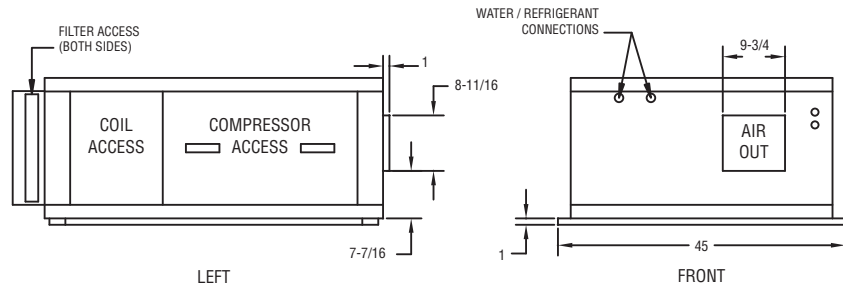

OmegaAir™ Horizontal "F" Air Path 1-3 Tons

- A Filter Size - None Supplied
- 1 (1" duct flange)
- 5 2" filter (optional)
- 7 4" filter (optional)