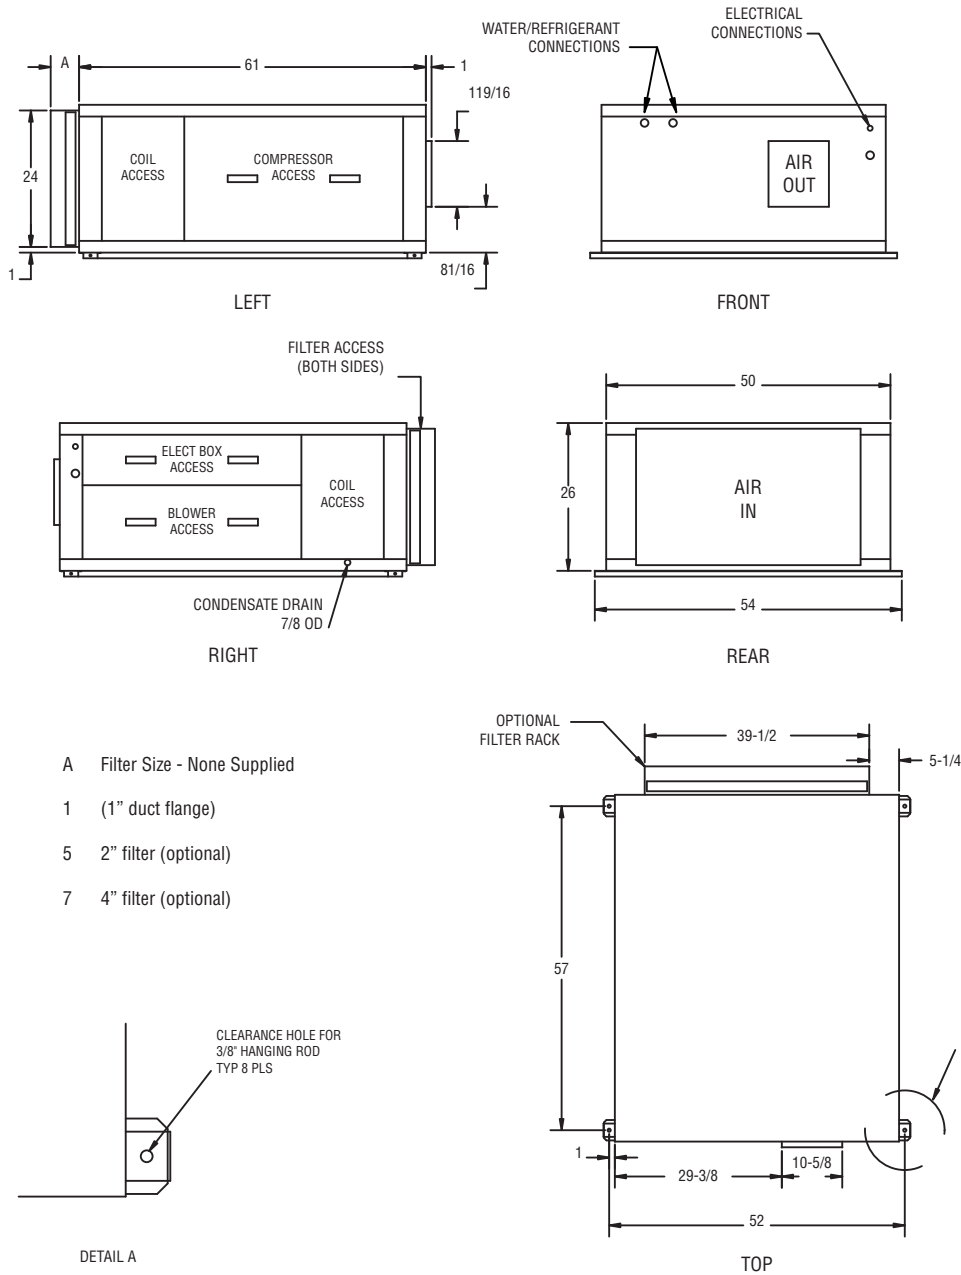

OmegaAir™ Horizontal "F" Air Path 4-8 Tons

- A Filter Size - None Supplied
- 1 (1" duct flange)
- 5 2" filter (optional)
- 7 4" filter (optional)