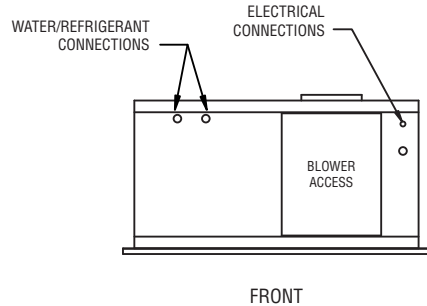

OmegaAir™ Horizontal "T" Air Path 4-8 Tons

- A Filter Size - None Supplied
- 1 (1" duct flange)
- 5 2" filter (optional)
- 7 4" filter (optional)