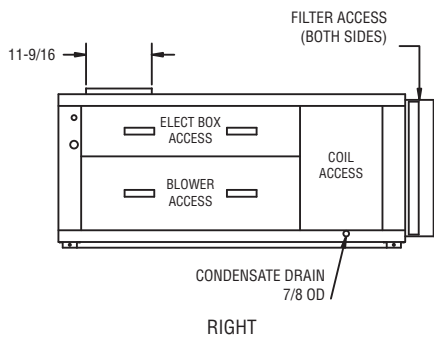

OmegaAir™ Horizontal "T" Air Path 4-8 Tons

- A Filter Size - None Supplied
- 1 (1" duct flange)
- 5 2" filter (optional)
- 7 4" filter (optional)