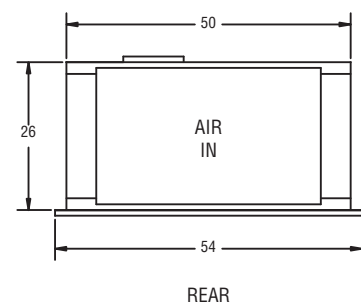

OmegaAir™ Horizontal "T" Air Path 4-8 Tons

- A Filter Size - None Supplied
- 1 (1" duct flange)
- 5 2" filter (optional)
- 7 4" filter (optional)