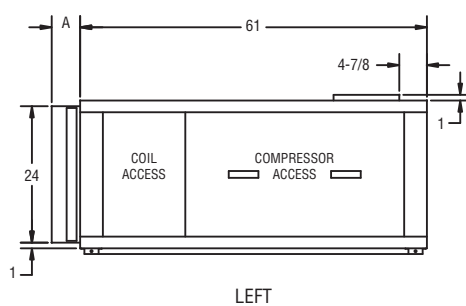

OmegaAir™ Horizontal "T" Air Path 4-8 Tons

- A Filter Size - None Supplied
- 1 (1" duct flange)
- 5 2" filter (optional)
- 7 4" filter (optional)