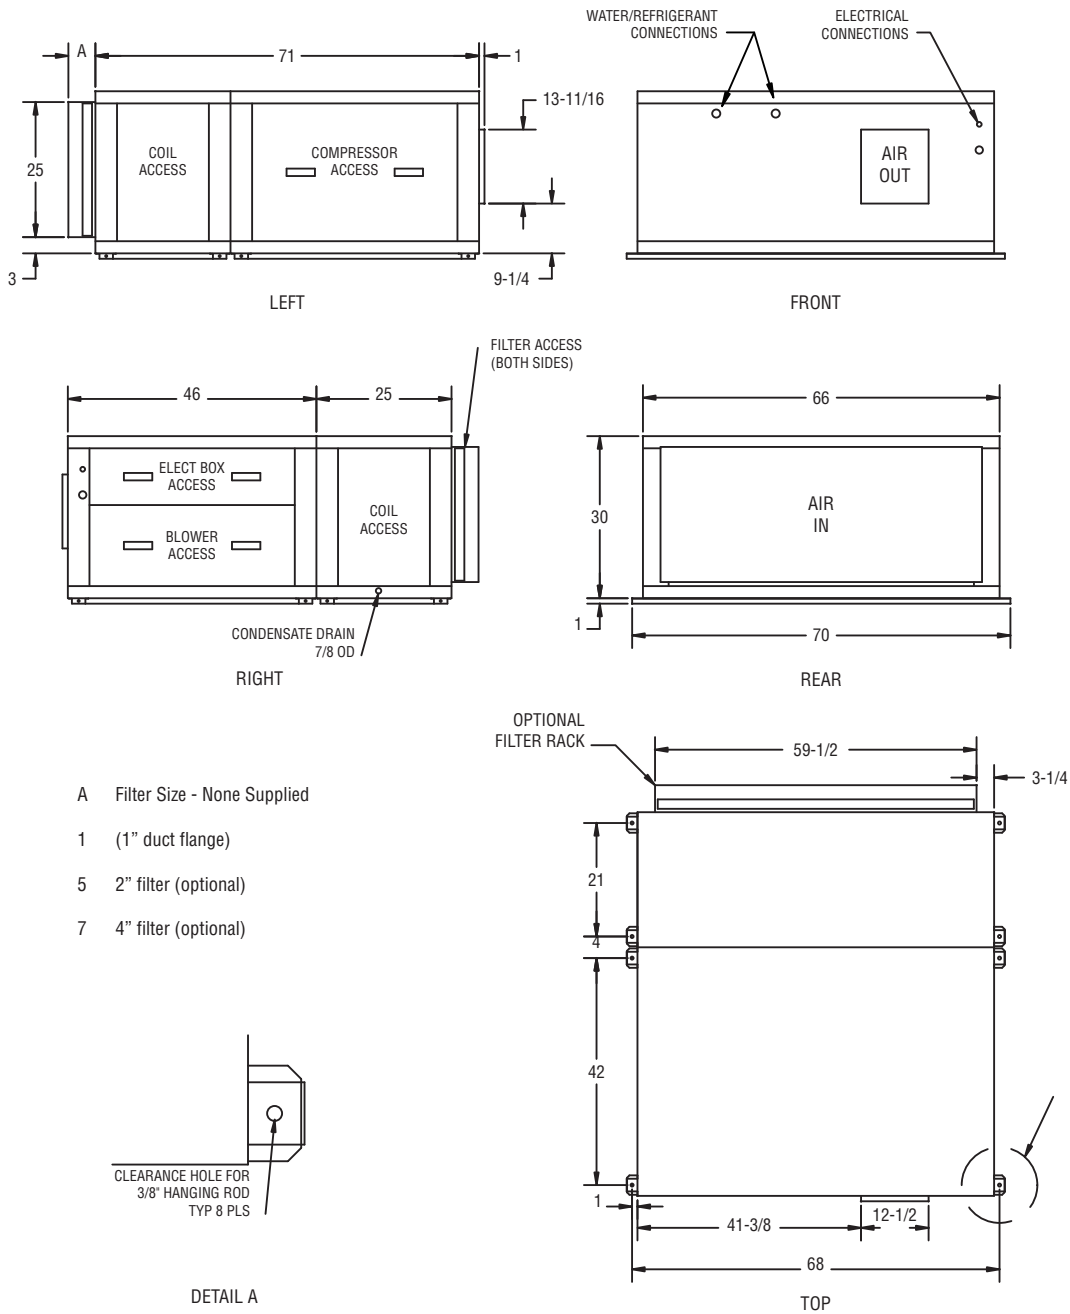

## OmegaAir™ Horizontal "F" Air Path 9-15 Tons

- A Filter Size - None Supplied
- 1 (1" duct flange)
- 5 2" filter (optional)
- 7 4" filter (optional)