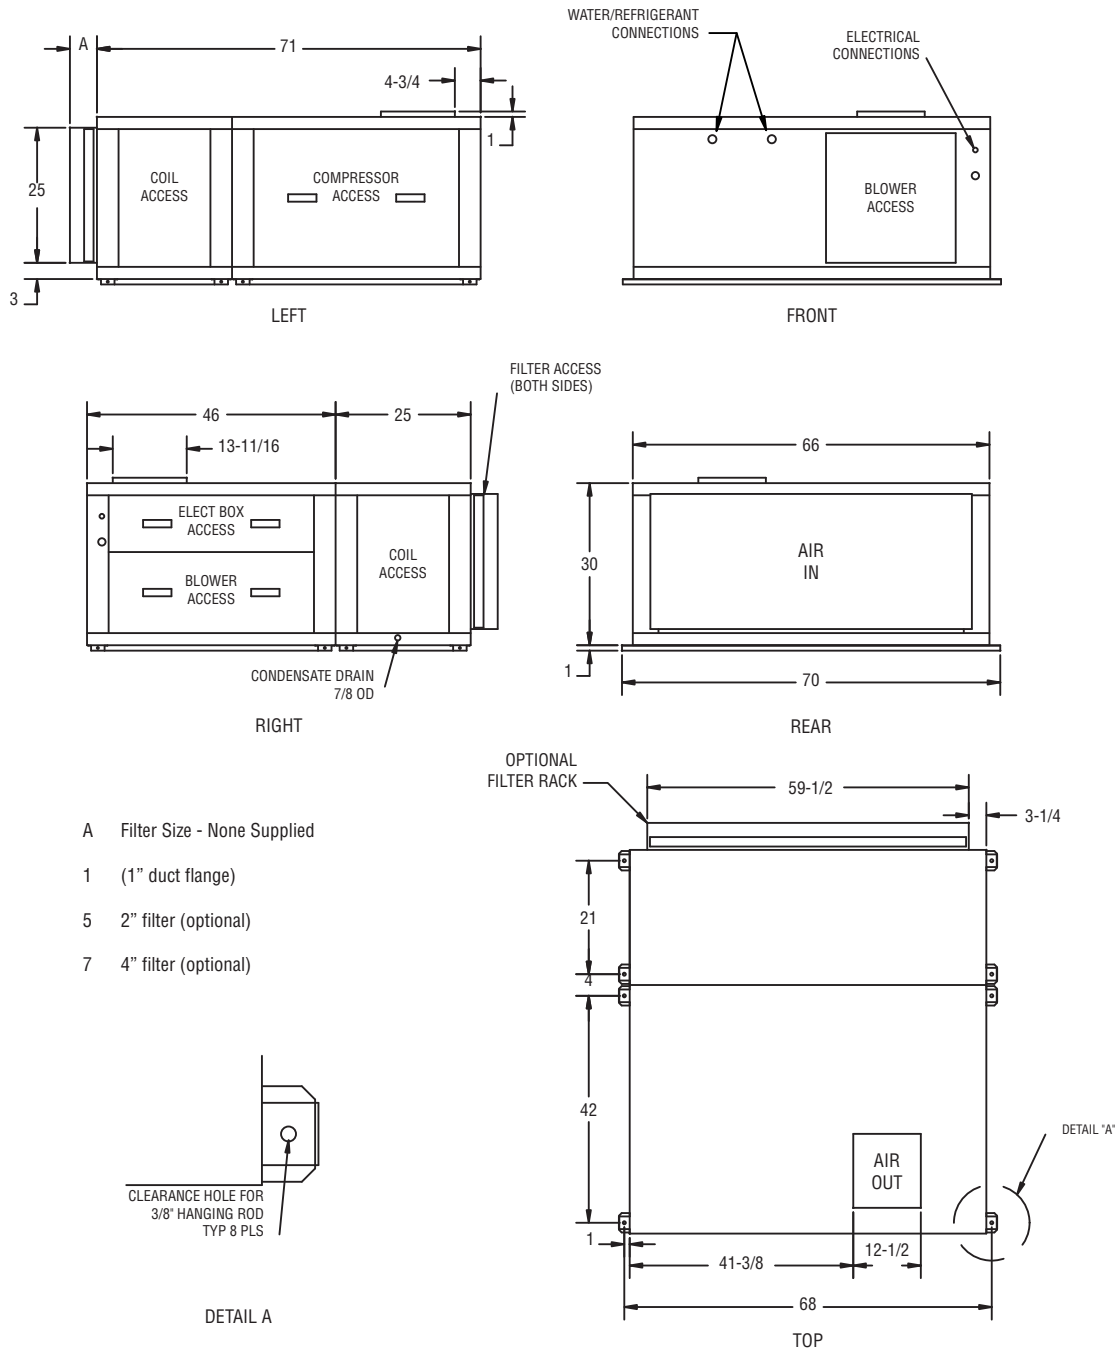

## OmegaAir™ Horizontal "T" Air Path 9-15 Tons

- A Filter Size - None Supplied
- 1 (1" duct flange)
- 5 2" filter (optional)
- 7 4" filter (optional)