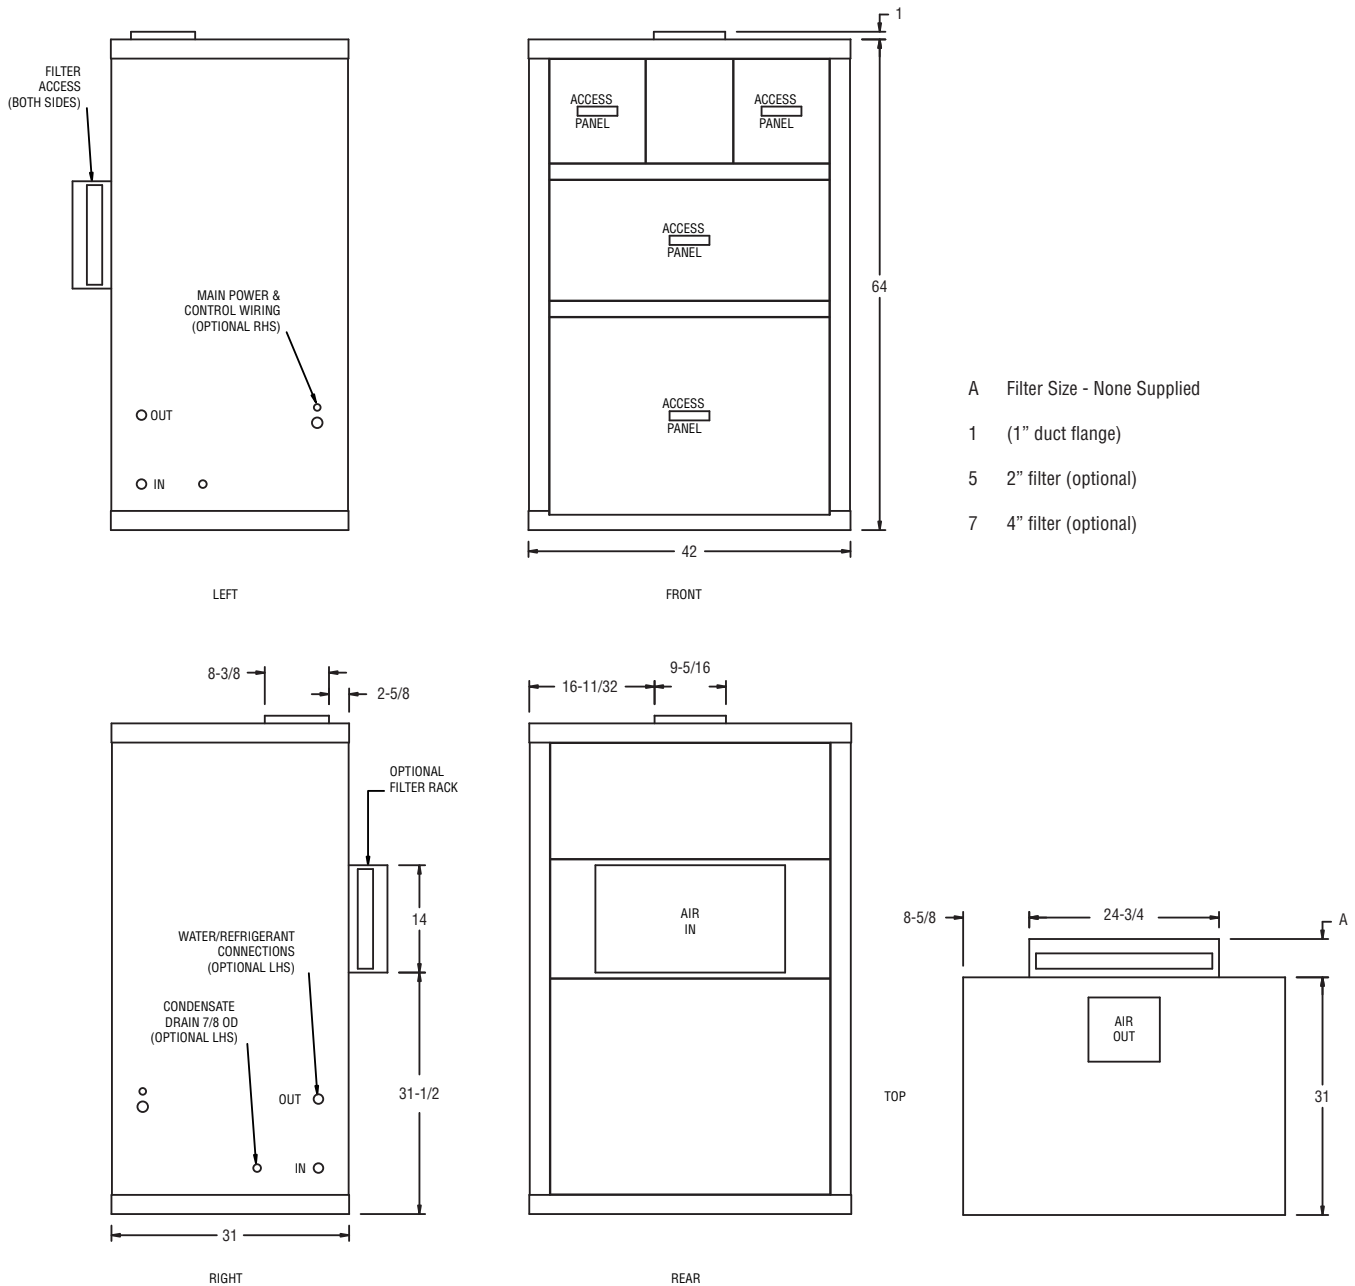

## OmegaAir™ Vertical "T" Air Path 1-3 Tons

- A Filter Size - None Supplied
- 1 (1" duct flange)
- 5 2" filter (optional)
- 7 4" filter (optional)