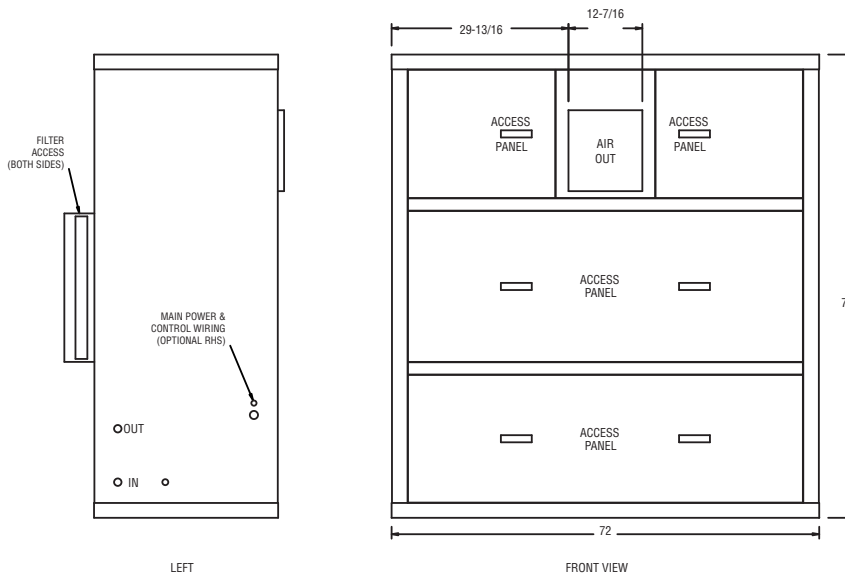

OmegaAir™ Vertical "F" Air Path 9-15 Tons

- A Filter Size - None Supplied
- 1 (1" duct flange)
- 5 2" filter (optional)
- 7 4" filter (optional)