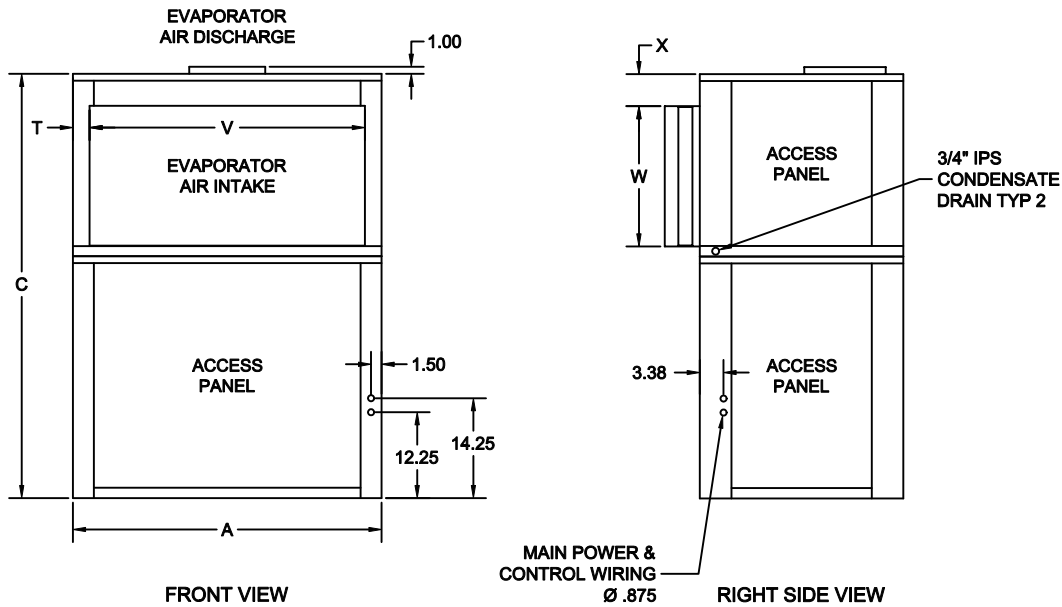

VertiCool - Water-Cooled Draw-Through "B" Air Path

TONS	PIPE SIZE
3-4	3/4" FPT IN & OUT
5	1" FPT IN & OUT

TONS	A	B	C	D	E	F	G	H	J	K	L	M	N	P	Q	R	S	T	V	W	X	Y	Z
3-5	44	29	60 1/2	34 1/2	26	9	16 1/2	2 1/4	⊗	⊗	⊗	⊗	⊗	16 9/16	10 13/16	2 1/2	11 5/8	2 3/8	39 1/4	20	4 9/16	26 3/4	3 3/4