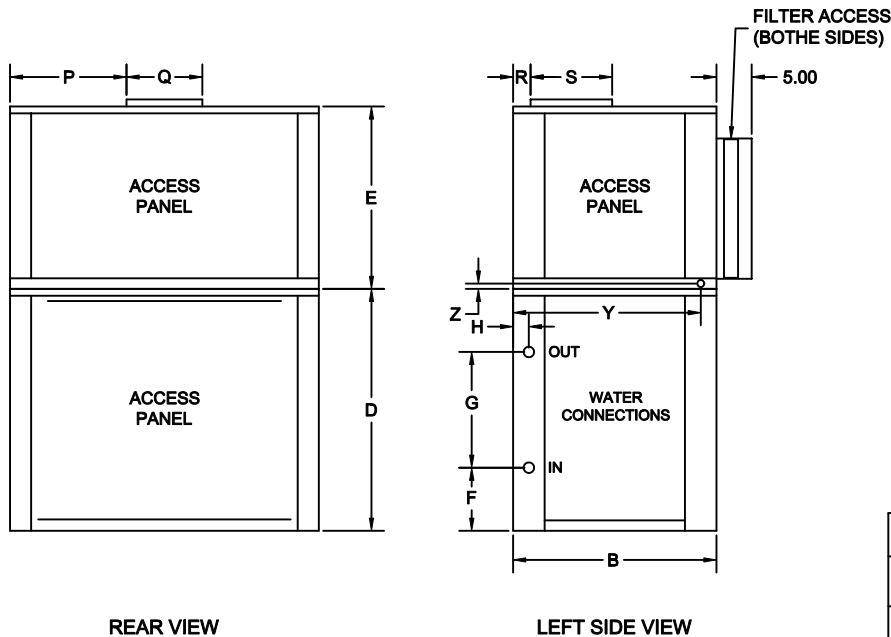

VertiCool - Water-Cooled Draw-Through "B" Air Path

TONS	PIPE SIZE
3-4	3/4" FPT IN & OUT
5	1" FPT IN & OUT

TONS	A	B	C	D	E	F	G	H	J	K	L	M	N	P	Q	R	S	T	V	W	X	Y	Z
3-5	44	29	60 1/2	34 1/2	26	9	16 1/2	2 1/4	⊗	⊗	⊗	⊗	⊗	16 9/16	10 13/16	2 1/2	11 5/8	2 3/8	39 1/4	20	4 9/16	26 3/4	3 3/4