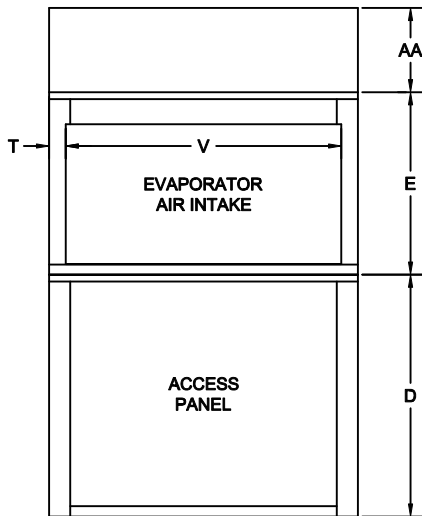

VertiCool - Water-Cooled Draw-Through "APF" Air Path

FRONT VIEW

RIGHT SIDE VIEW

REAR VIEW

LEFT SIDE VIEW

TONS	PIPE SIZE
3-4	3/4" FPT IN & OUT
5	1" FPT IN & OUT

TONS	A	B	C	D	E	F	G	H	J	K	L	M	N	P	Q	R	S	T	V	W	X	Y	Z	AA
3-5	44	29	60 1/2	34 1/2	26	9	16 1/2	2 1/4	⊗	⊗	⊗	⊗	⊗	4 15/16	34 1/8	15 15/16	10 1/8	2 3/8	39 1/4	20	4 9/16	26 3/4	3 3/4	12