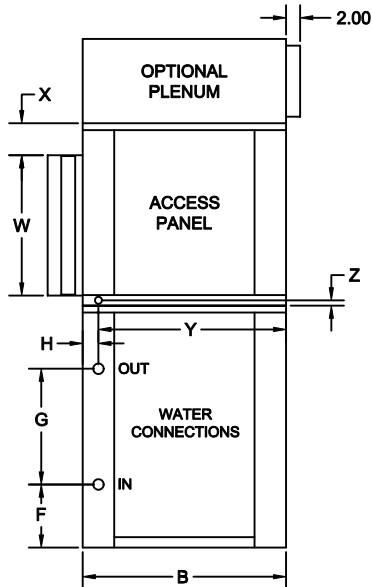

VertiCool - Water-Cooled Draw-Through "APF" Air Path

FRONT VIEW

RIGHT SIDE VIEW

REAR VIEW

LEFT SIDE VIEW

TONS	PIPE SIZE
3-4	3/4" FPT IN & OUT
5	1" FPT IN & OUT

TONS	A	B	C	D	E	F	G	H	J	K	L	M	N	P	Q	R	S	T	V	W	X	Y	Z	AA
3-5	44	29	60 1/2	34 1/2	26	9	16 1/2	2 1/4	⊗	⊗	⊗	⊗	⊗	4 15/16	34 1/8	15 15/16	10 1/8	2 3/8	39 1/4	20	4 9/16	26 3/4	3 3/4	12