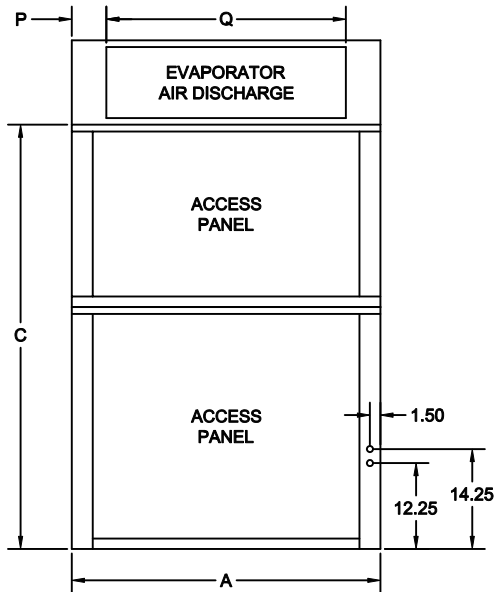

VertiCool - Water-Cooled Draw-Through "APF" Air Path

FRONT VIEW

RIGHT SIDE VIEW

REAR VIEW

LEFT SIDE VIEW

TONS	PIPE SIZE
3-4	3/4" FPT IN & OUT
5	1" FPT IN & OUT

TONS	A	B	C	D	E	F	G	H	J	K	L	M	N	P	Q	R	S	T	V	W	X	Y	Z	AA
3-5	44	29	60 1/2	34 1/2	26	9	16 1/2	2 1/4	⊗	⊗	⊗	⊗	⊗	4 15/16	34 1/8	15 15/16	10 1/8	2 3/8	39 1/4	20	4 9/16	26 3/4	3 3/4	12