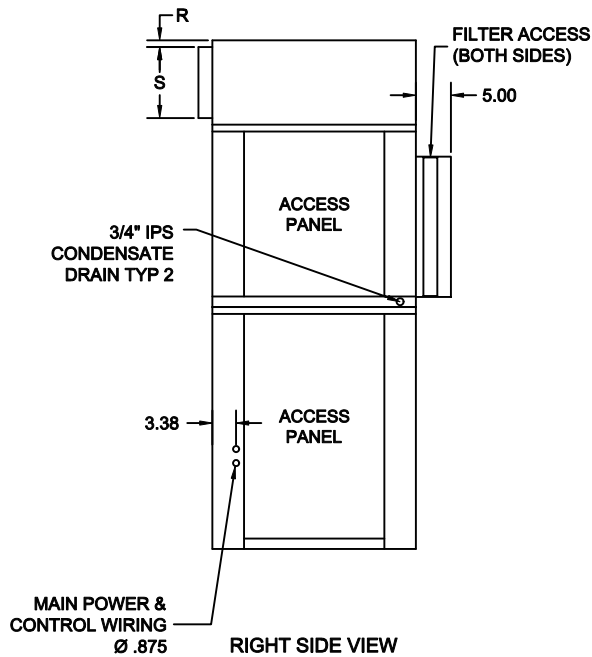

VertiCool - Water-Cooled Draw-Through "APF" Air Path

FRONT VIEW

RIGHT SIDE VIEW

REAR VIEW

LEFT SIDE VIEW

TONS	PIPE SIZE
3-4	3/4" FPT IN & OUT
5	1" FPT IN & OUT

TONS	A	B	C	D	E	F	G	H	J	K	L	M	N	P	Q	R	S	T	V	W	X	Y	Z	AA
3-5	44	29	60 1/2	34 1/2	26	9	16 1/2	2 1/4	⊗	⊗	⊗	⊗	⊗	4 15/16	34 1/8	15 15/16	10 1/8	2 3/8	39 1/4	20	4 9/16	26 3/4	3 3/4	12