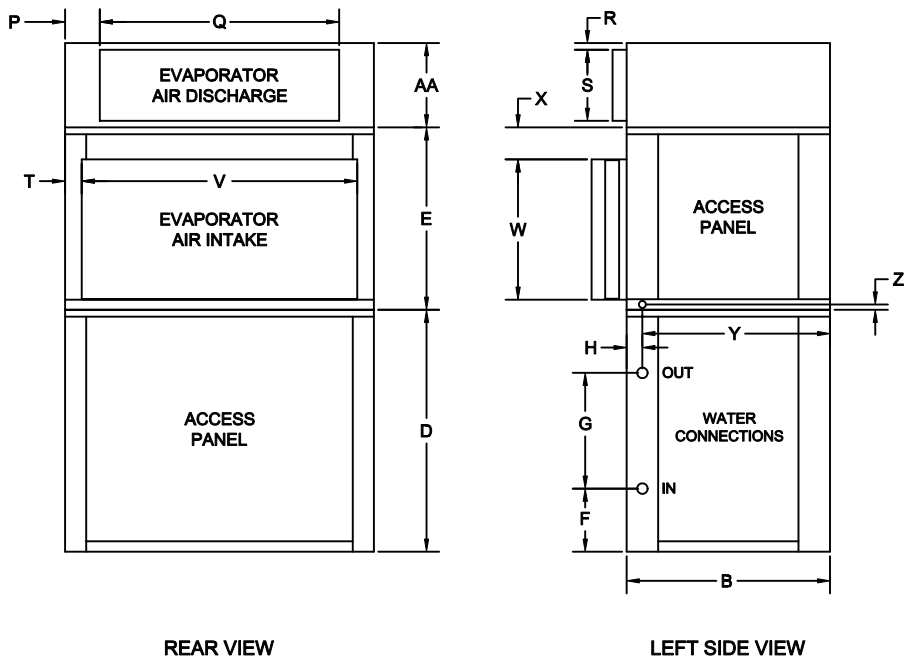

VertiCool - Water-Cooled Draw-Through "APR" Air Path

TONS	PIPE SIZE
3-4	3/4" FPT IN & OUT
5	1" FPT IN & OUT

TONS	A	B	C	D	E	F	G	H	J	K	L	M	N	P	Q	R	S	T	V	W	X	Y	Z	AA
3-5	44	29	60 1/2	34 1/2	26	9	16 1/2	2 1/4	⊗	⊗	⊗	⊗	⊗	4 15/16	34 1/8	15/16	10 1/8	2 3/8	39 1/4	20	4 9/16	26 3/4	3/4	12