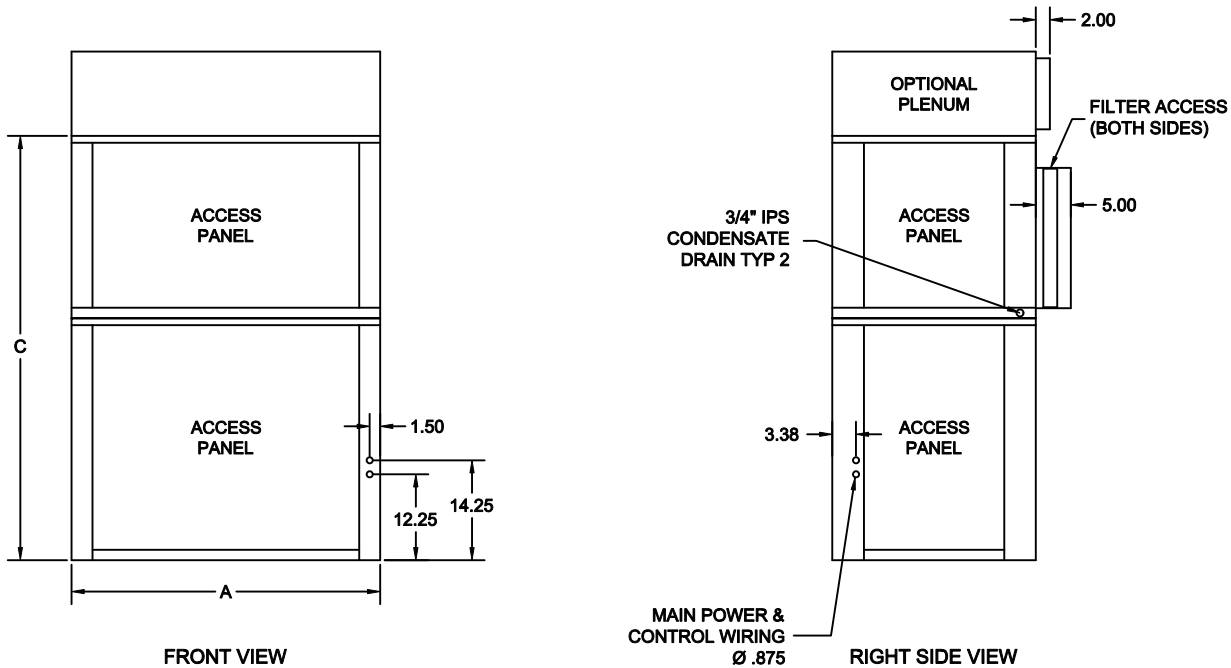

VertiCool - Water-Cooled Draw-Through "APR" Air Path

TONS	PIPE SIZE
3-4	3/4" FPT IN & OUT
5	1" FPT IN & OUT

TONS	A	B	C	D	E	F	G	H	J	K	L	M	N	P	Q	R	S	T	V	W	X	Y	Z	AA
3-5	44	29	60 1/2	34 1/2	26	9	16 1/2	2 1/4	⊗	⊗	⊗	⊗	⊗	4 15/16	34 1/8	15/16	10 1/8	2 3/8	39 1/4	20	4 9/16	26 3/4	3/4	12