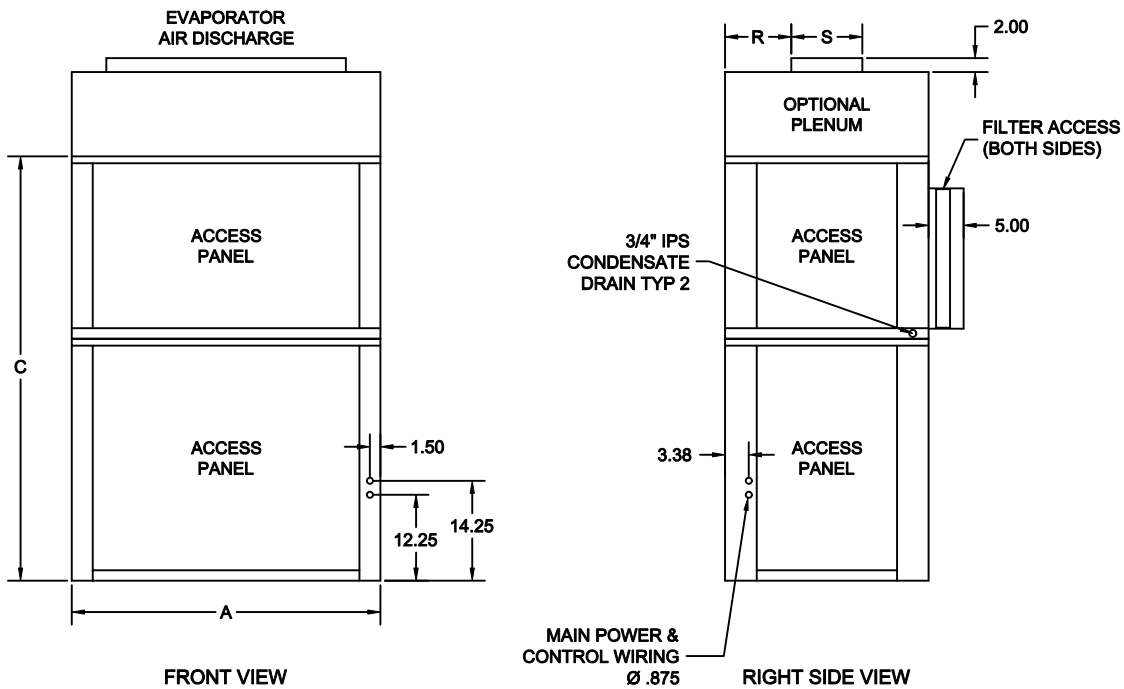

## VertiCool - Water-Cooled Draw-Through "APT" Air Path

TONS	PIPE SIZE
3-4	3/4" FPT IN & OUT
5	1" FPT IN & OUT

TONS	A	B	C	D	E	F	G	H	J	K	L	M	N	P	Q	R	S	T	V	W	X	Y	Z	AA
3-5	44	29	60 1/2	34 1/2	26	9	16 1/2	2 1/4	⊗	⊗	⊗	⊗	⊗	4 15/16	34 1/8	9 7/16	10 1/8	2 3/8	39 1/4	20	4 9/16	26 3/4	3/4	12