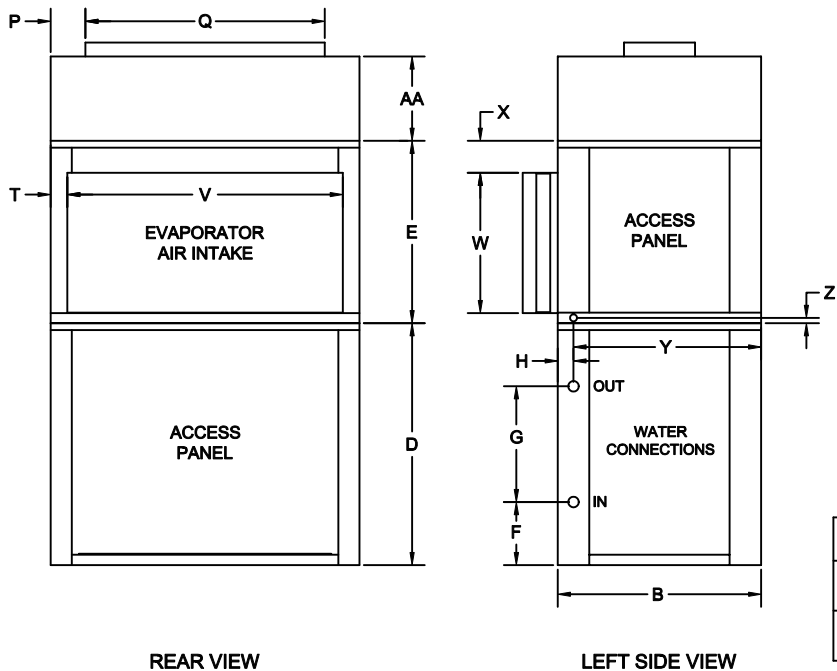

## VertiCool - Water-Cooled Draw-Through "APT" Air Path

TONS	PIPE SIZE
3-4	3/4" FPT IN & OUT
5	1" FPT IN & OUT

TONS	A	B	C	D	E	F	G	H	J	K	L	M	N	P	Q	R	S	T	V	W	X	Y	Z	AA
3-5	44	29	60 1/2	34 1/2	26	9	16 1/2	2 1/4	⊗	⊗	⊗	⊗	⊗	4 15/16	34 1/8	9 7/16	10 1/8	2 3/8	39 1/4	20	4 9/16	26 3/4	3/4	12