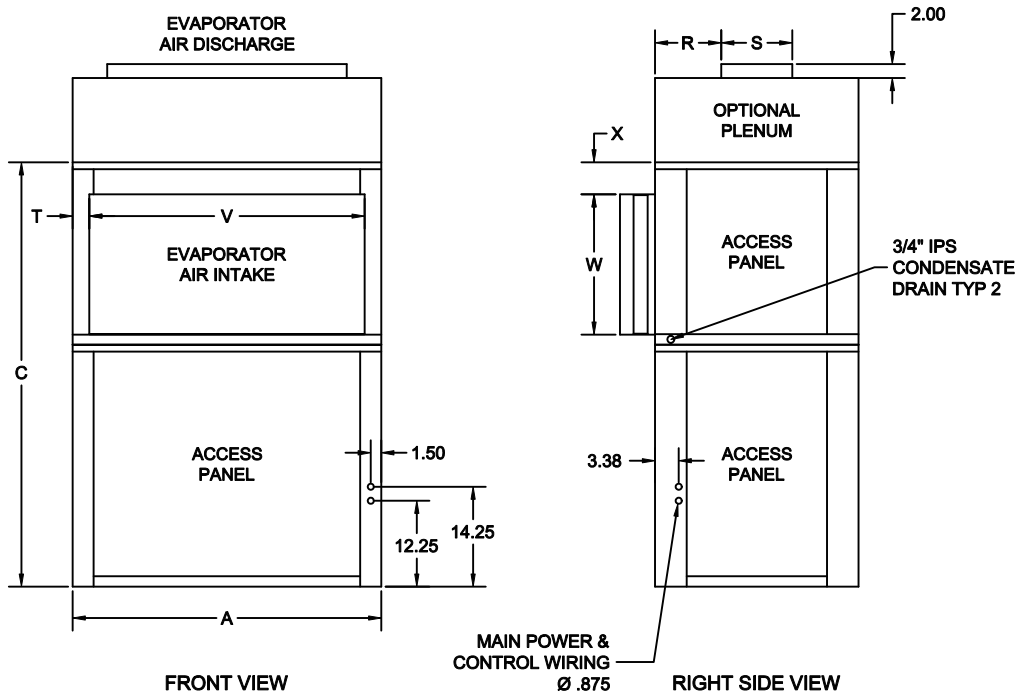

## VertiCool - Water-Cooled Draw-Through "BPT" Air Path

TONS	PIPE SIZE
3-4	3/4" FPT IN & OUT
5	1" FPT IN & OUT

TONS	A	B	C	D	E	F	G	H	J	K	L	M	N	P	Q	R	S	T	V	W	X	Y	Z	AA
3-5	44	29	60 1/2	34 1/2	26	9	16 1/2	2 1/4	X	X	X	X	X	4 15/16	34 1/8	9 7/16	10 1/8	2 3/8	39 1/4	20	4 9/16	26 3/4	3/4	12