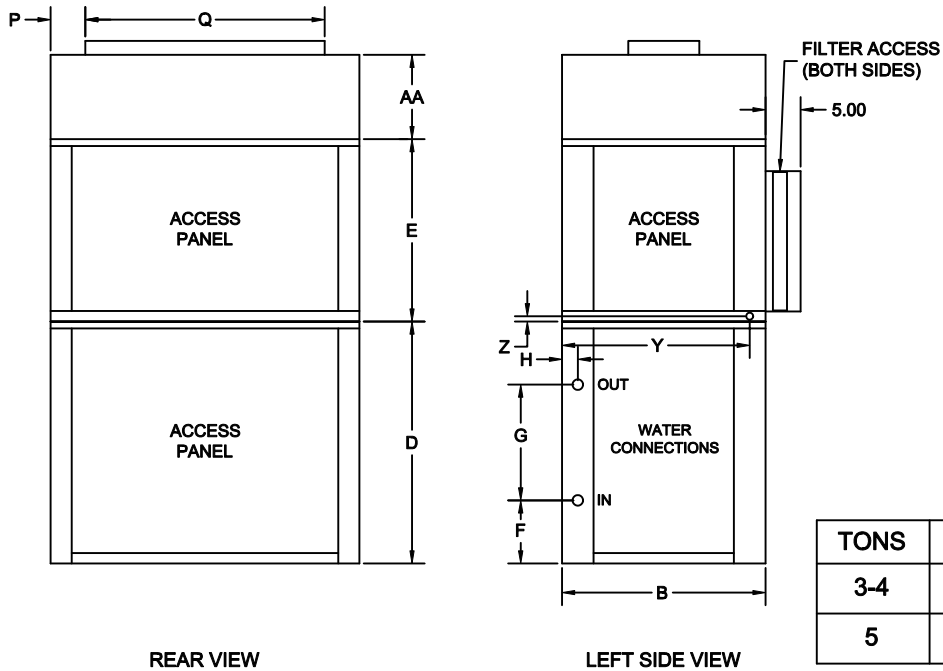

## VertiCool - Water-Cooled Draw-Through "BPT" Air Path

TONS	PIPE SIZE
3-4	3/4" FPT IN & OUT
5	1" FPT IN & OUT

TONS	A	B	C	D	E	F	G	H	J	K	L	M	N	P	Q	R	S	T	V	W	X	Y	Z	AA
3-5	44	29	60 1/2	34 1/2	26	9	16 1/2	2 1/4	X	X	X	X	X	4 15/16	34 1/8	9 7/16	10 1/8	2 3/8	39 1/4	20	4 9/16	26 3/4	3/4	12