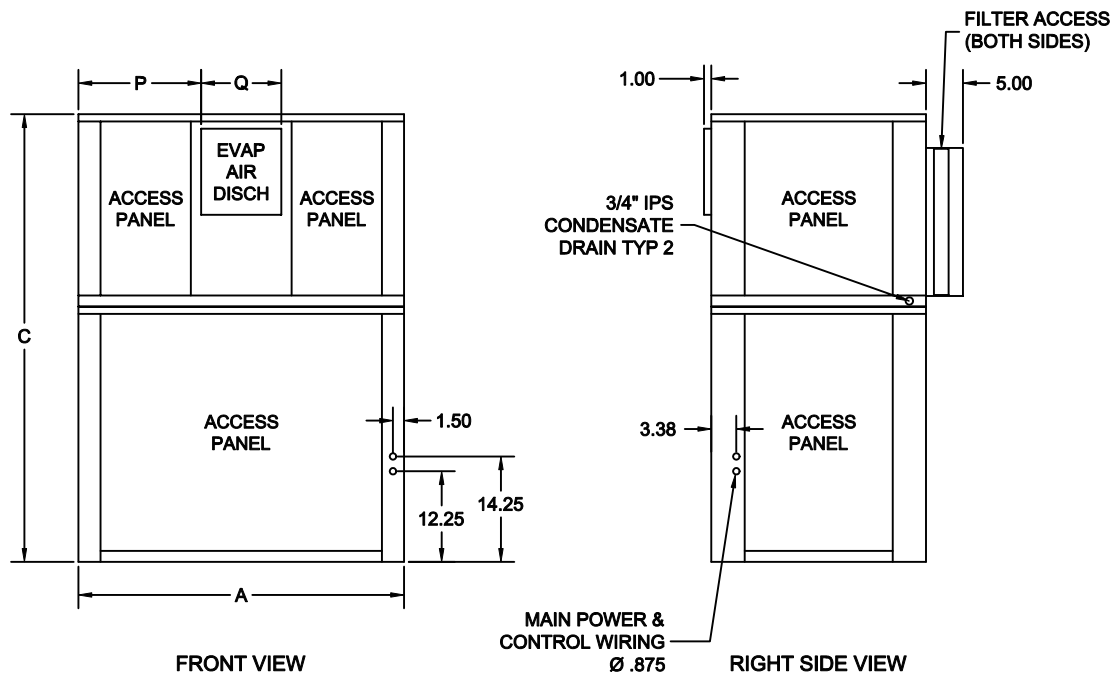

## VertiCool - Water-Cooled Draw-Through "C" Air Path

TONS	PIPE SIZE
3-4	3/4" FPT IN & OUT
5	1" FPT IN & OUT

TONS	A	B	C	D	E	F	G	H	J	K	L	M	N	P	Q	R	S	T	V	W	X	Y	Z
3-5	44	29	60 1/2	34 1/2	26	9	16 1/2	2 1/4	⊗	⊗	⊗	⊗	⊗	16 9/16	10 13/16	2	11 5/8	2 3/8	39 1/4	20	4 9/16	26 3/4	3 3/4