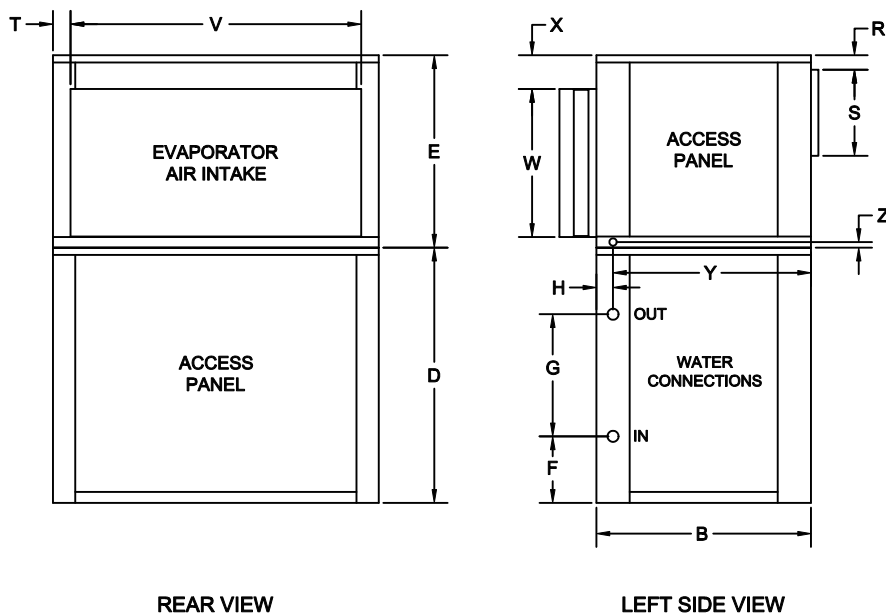

## VertiCool - Water-Cooled Draw-Through "C" Air Path

TONS	PIPE SIZE
3-4	3/4" FPT IN & OUT
5	1" FPT IN & OUT

TONS	A	B	C	D	E	F	G	H	J	K	L	M	N	P	Q	R	S	T	V	W	X	Y	Z
3-5	44	29	60 1/2	34 1/2	26	9	16 1/2	2 1/4	⊗	⊗	⊗	⊗	⊗	16 9/16	10 13/16	2	11 5/8	2 3/8	39 1/4	20	4 9/16	26 3/4	3 3/4