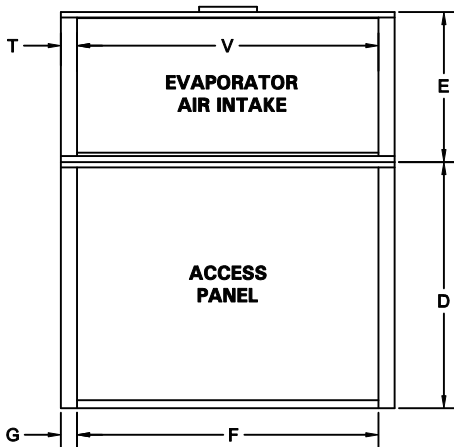

VertiCool Water-Cooled Unit "A" Air Path 8 - 10 Tons w/ Single G10 -8 Blower

FRONT VIEW

RH SIDE

**EVAPORATOR
AIR DISCHARGE**

REAR VIEW

LH SIDE

TONS	A	B	C	D	E	F	G	H	J	K	L	M	N	P	Q	R	S	T	V	W	X	Y	Z
8-10	62	32	73 ⁵ / ₈	45 ³ / ₄	27 ⁷ / ₈	14 ⁵ / ₈	16 ¹ / ₂	2 ¹ / ₄	⊗	⊗	⊗	⊗	⊗	25 ⁹ / ₁₆	10 ³ / ₄	2	11 ¹ / ₂	3 ¹ / ₁₆	55 ⁷ / ₈	25	1 ¹ / ₈	3	3 ³ / ₄