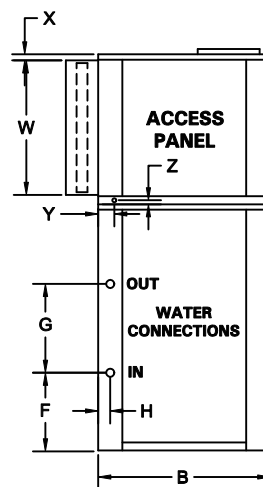

VertiCool Water-Cooled Unit "A" Air Path 8 - 10 Tons w/ Single G10 -8 Blower

FRONT VIEW

RH SIDE

**EVAPORATOR
AIR DISCHARGE**

REAR VIEW

LH SIDE

TONS	A	B	C	D	E	F	G	H	J	K	L	M	N	P	Q	R	S	T	V	W	X	Y	Z
8-10	62	32	73 ⁵ / ₈	45 ³ / ₄	27 ⁷ / ₈	14 ⁵ / ₈	16 ¹ / ₂	2 ¹ / ₄	⊗	⊗	⊗	⊗	⊗	25 ⁹ / ₁₆	10 ³ / ₄	2	11 ¹ / ₂	3 ¹ / ₁₆	55 ⁷ / ₈	25	1 ¹ / ₈	3	3 ³ / ₄