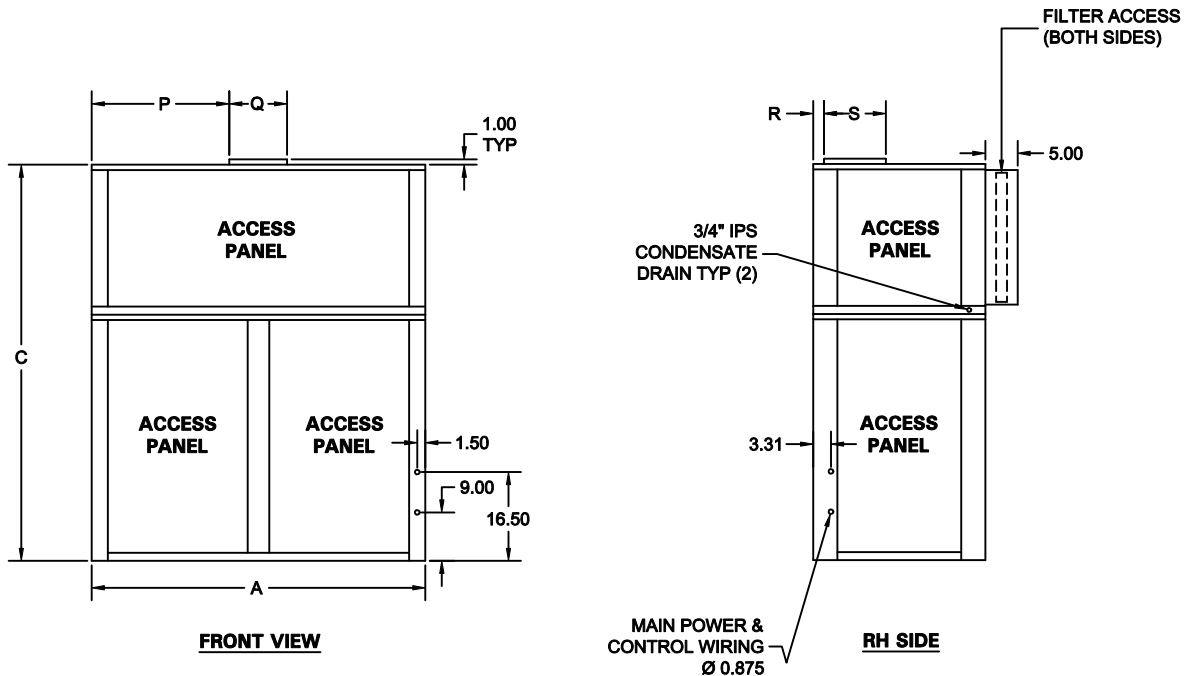

VertiCool Water-Cooled Unit "A" Air Path 8 - 10 Tons w/ Single G10 -8 Blower

FRONT VIEW

RH SIDE

**EVAPORATOR
AIR DISCHARGE**

REAR VIEW

LH SIDE

TONS	A	B	C	D	E	F	G	H	J	K	L	M	N	P	Q	R	S	T	V	W	X	Y	Z
8-10	62	32	73 ⁵ / ₈	45 ³ / ₄	27 ⁷ / ₈	14 ⁵ / ₈	16 ¹ / ₂	2 ¹ / ₄	⊗	⊗	⊗	⊗	⊗	25 ⁹ / ₁₆	10 ³ / ₄	2	11 ¹ / ₂	3 ¹ / ₁₆	55 ⁷ / ₈	25	1 ¹ / ₈	3	3 ³ / ₄