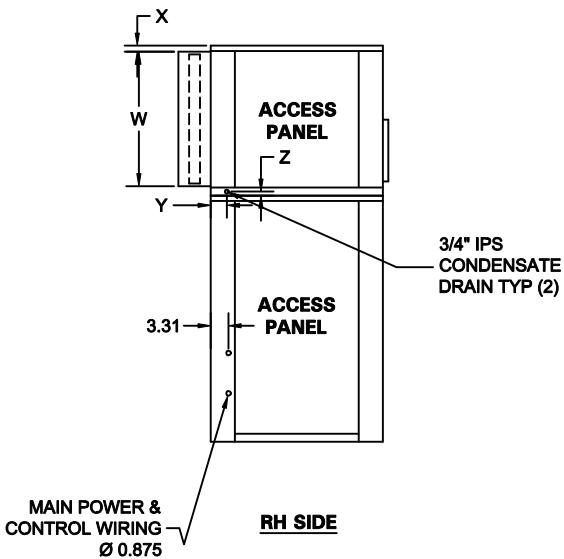

VertiCool Water-Cooled Unit "D" Air Path 8 - 10 Tons w/ Single G10 -8 Blower

FRONT VIEW

RH SIDE

REAR VIEW

LH SIDE

TONS	A	B	C	D	E	F	G	H	J	K	L	M	N	P	Q	R	S	T	V	W	X	Y	Z
8-10	62	32	73 ⁵ / ₈	45 ³ / ₄	27 ⁷ / ₈	14 ⁵ / ₈	16 ¹ / ₂	2 ¹ / ₄	⊗	⊗	⊗	⊗	⊗	25 ⁹ / ₁₆	10 ³ / ₄	2 ⁵ / ₈	11 ¹ / ₂	3 ¹ / ₁₆	55 ⁷ / ₈	25	1 ¹ / ₈	3	3 ³ / ₄