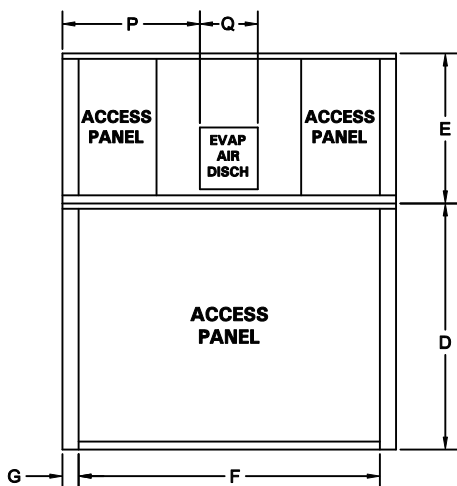

VertiCool Water-Cooled Unit "D" Air Path 8 - 10 Tons w/ Single G10 -8 Blower

FRONT VIEW

RH SIDE

REAR VIEW

LH SIDE

TONS	A	B	C	D	E	F	G	H	J	K	L	M	N	P	Q	R	S	T	V	W	X	Y	Z
8-10	62	32	73 ⁵ / ₈	45 ³ / ₄	27 ⁷ / ₈	14 ⁵ / ₈	16 ¹ / ₂	2 ¹ / ₄	⊗	⊗	⊗	⊗	⊗	25 ⁹ / ₁₆	10 ³ / ₄	2 ⁵ / ₈	11 ¹ / ₂	3 ¹ / ₁₆	55 ⁷ / ₈	25	1 ¹ / ₈	3	3 ³ / ₄