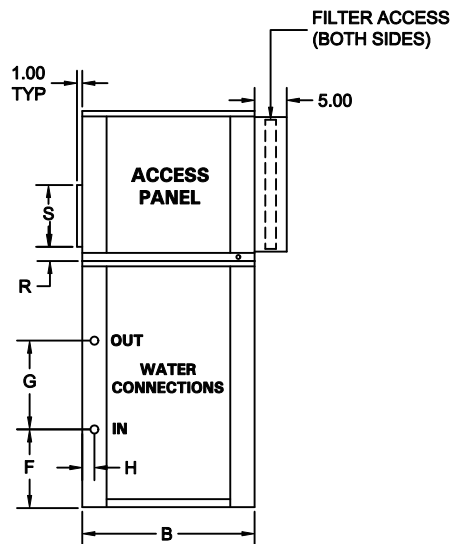

VertiCool Water-Cooled Unit "D" Air Path 8 - 10 Tons w/ Single G10 -8 Blower

FRONT VIEW

RH SIDE

REAR VIEW

LH SIDE

TONS	A	B	C	D	E	F	G	H	J	K	L	M	N	P	Q	R	S	T	V	W	X	Y	Z
8-10	62	32	73 ⁵ / ₈	45 ³ / ₄	27 ⁷ / ₈	14 ⁵ / ₈	16 ¹ / ₂	2 ¹ / ₄	⊗	⊗	⊗	⊗	⊗	25 ⁹ / ₁₆	10 ³ / ₄	2 ⁵ / ₈	11 ¹ / ₂	3 ¹ / ₁₆	55 ⁷ / ₈	25	1 ¹ / ₈	3	3 ³ / ₄