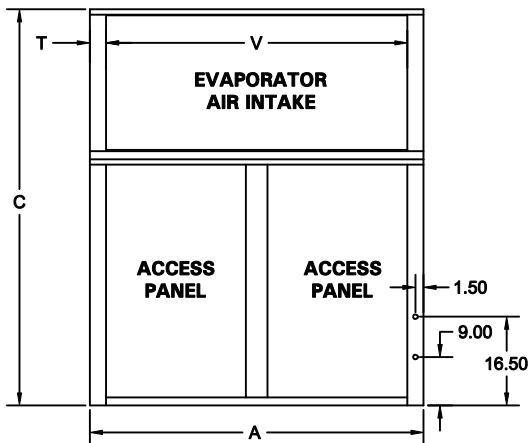

VertiCool Water-Cooled Unit "D" Air Path 8 - 10 Tons w/ Single G10 -8 Blower

FRONT VIEW

RH SIDE

REAR VIEW

LH SIDE

TONS	A	B	C	D	E	F	G	H	J	K	L	M	N	P	Q	R	S	T	V	W	X	Y	Z
8-10	62	32	73 ⁵ / ₈	45 ³ / ₄	27 ⁷ / ₈	14 ⁵ / ₈	16 ¹ / ₂	2 ¹ / ₄	⊗	⊗	⊗	⊗	⊗	25 ⁹ / ₁₆	10 ³ / ₄	2 ⁵ / ₈	11 ¹ / ₂	3 ¹ / ₁₆	55 ⁷ / ₈	25	1 ¹ / ₈	3	3 ³ / ₄