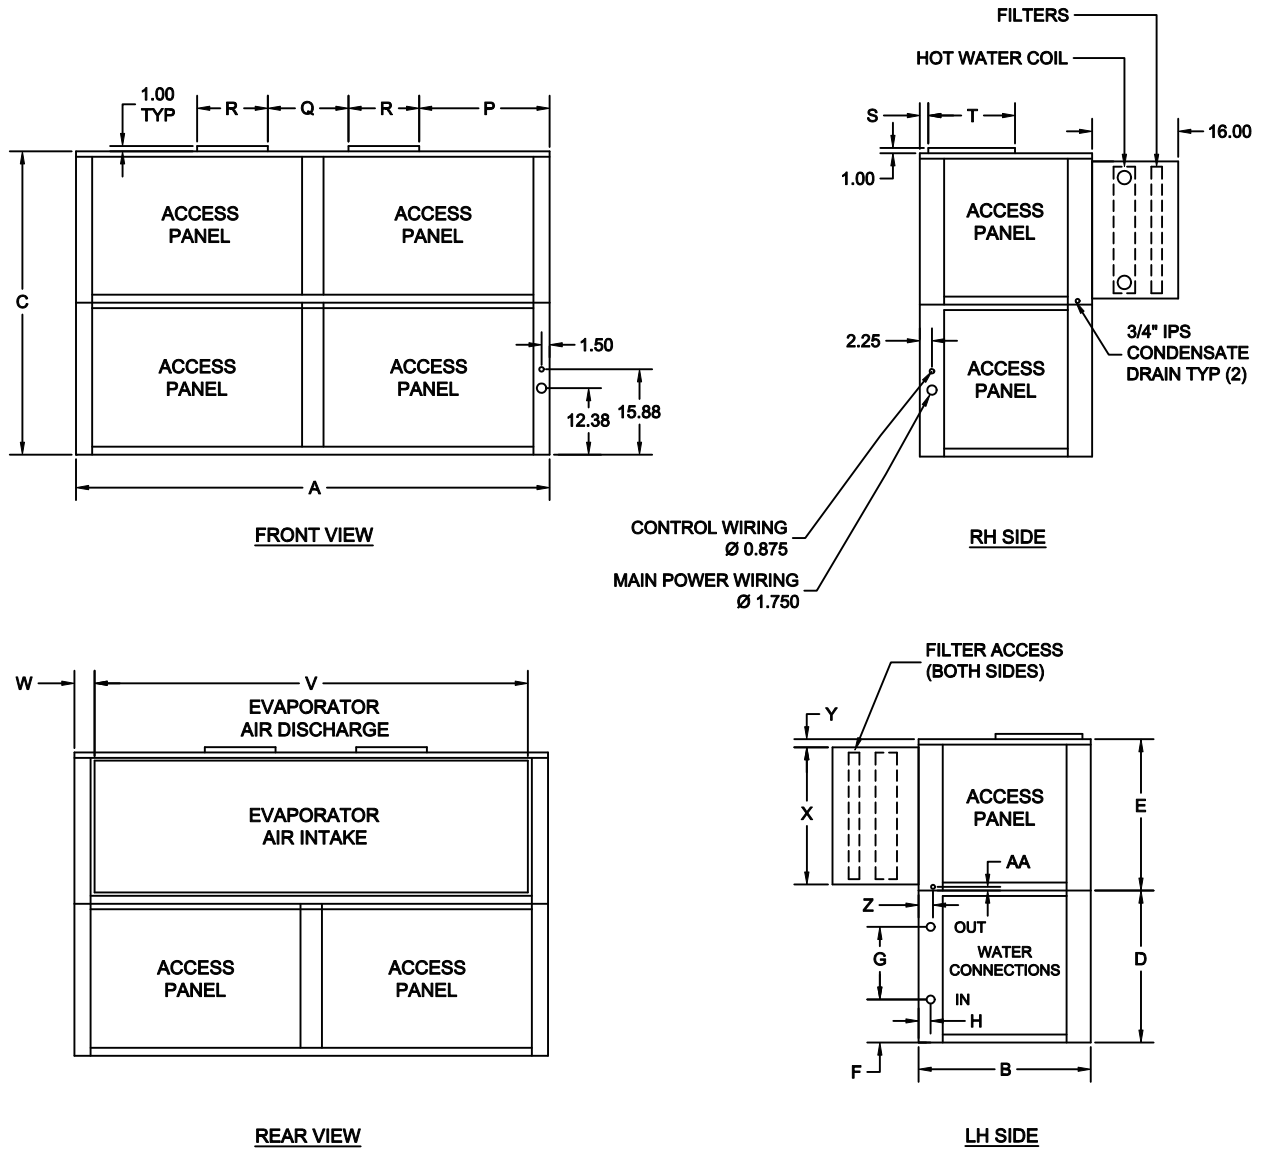

VertiCool Water-Cooled Unit "A" Air Path 12 - 20 Tons w/ Reduced Height Cabinet

TONS	A	B	C	D	E	F	G	H	J	K	L	M	N	P	Q	R	S	T	V	W	X	Y	Z	AA
12-20	88 1/4	32 1/4	56 1/2	28 1/4	28 1/4	8	13 1/2	2 1/4	⊗	⊗	⊗	⊗	⊗	25	14 3/4	13	1 7/16	16 1/8	78 5/8	4 13/16	24 1/4	1 7/8	2 7/8	3/4