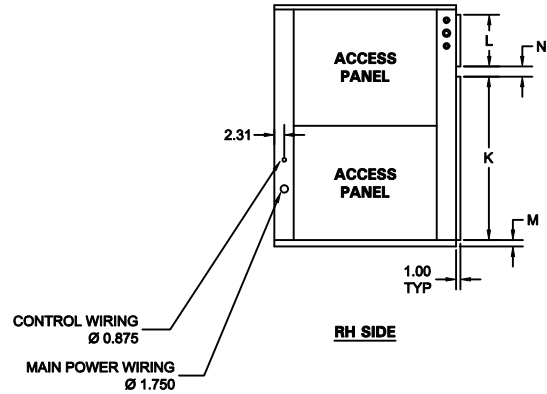

VertiCool Air-Cooled Condensing Section 30 Tons (when used as a remote condensing section)

FRONT VIEW

RH SIDE

REAR VIEW

LH SIDE

TONS	A	B	C	D	E	F	G	H	J	K	L	M	N	P	Q	R	S	T	V	W	X	Y	Z	AA	BB
30	96 ¹ / ₄	42 ⁷ / ₃₂	⊗	56 ¹ / ₁₆	⊗	88 ¹ / ₁₆	4 ³ / ₃₂	22 ³ / ₃₂	17 ³ / ₃₂	37 ¹⁵ / ₁₆	12	1 ¹ / ₂	2 ³ / ₈	⊗	⊗	⊗	⊗	⊗	⊗	⊗	⊗	⊗	⊗	⊗	17 ²⁷ / ₃₂