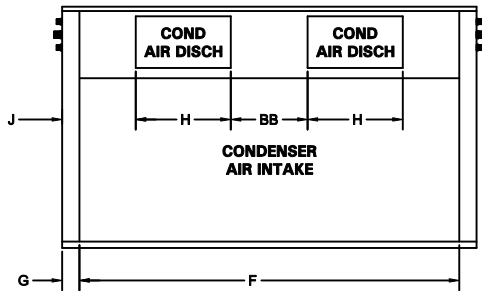

VertiCool Air-Cooled Condensing Section 30 Tons (when used as a remote condensing section)

FRONT VIEW

RH SIDE

REAR VIEW

LH SIDE

TONS	A	B	C	D	E	F	G	H	J	K	L	M	N	P	Q	R	S	T	V	W	X	Y	Z	AA	BB
30	96 ¹ / ₄	42 ⁷ / ₃₂	⊗	56 ¹ / ₁₆	⊗	88 ¹ / ₁₆	4 ³ / ₃₂	22 ³ / ₃₂	17 ³ / ₃₂	37 ¹⁵ / ₁₆	12	1 ¹ / ₂	2 ³ / ₈	⊗	⊗	⊗	⊗	⊗	⊗	⊗	⊗	⊗	⊗	⊗	17 ²⁷ / ₃₂