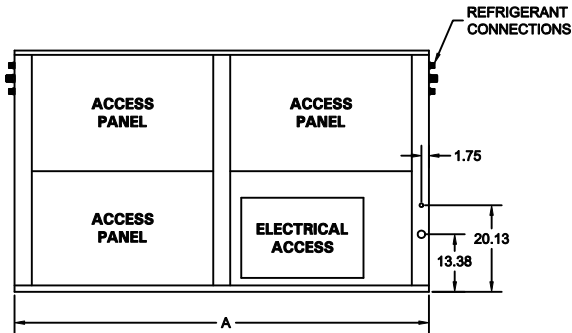

VertiCool Air-Cooled Condensing Section 30 Tons (when used as a remote condensing section)

FRONT VIEW

RH SIDE

REAR VIEW

LH SIDE

TONS	A	B	C	D	E	F	G	H	J	K	L	M	N	P	Q	R	S	T	V	W	X	Y	Z	AA	BB
30	96 ¹ / ₄	42 ⁷ / ₃₂	⊗	56 ¹ / ₁₆	⊗	88 ¹ / ₁₆	4 ³ / ₃₂	22 ³ / ₃₂	17 ³ / ₃₂	37 ¹⁵ / ₁₆	12	1 ¹ / ₂	2 ³ / ₈	⊗	⊗	⊗	⊗	⊗	⊗	⊗	⊗	⊗	⊗	⊗	17 ²⁷ / ₃₂