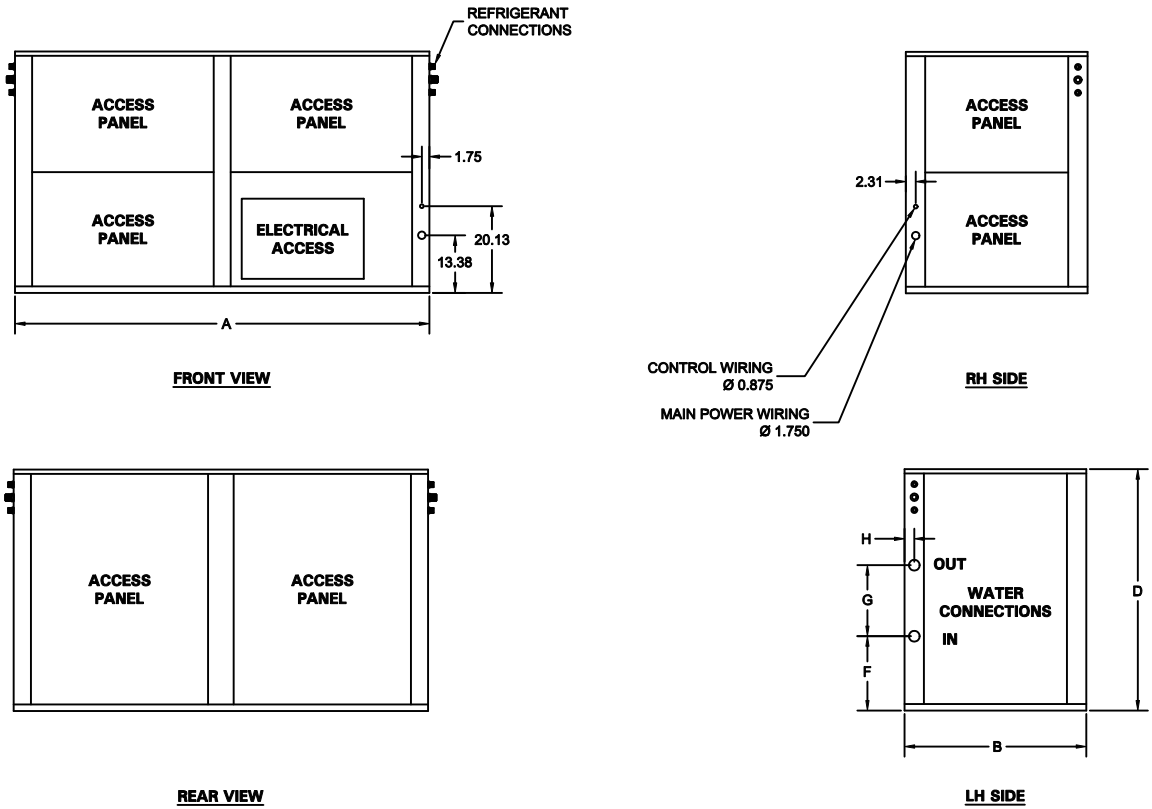

VertiCool Water-Cooled Condensing Section 30 Tons (when used as a remote condensing section)

TONS	PIPE SIZE
30	2-1/2" FPT IN & OUT

TONS	A	B	C	D	E	F	G	H	J	K	L	M	N	P	Q	R	S	T	V	W	X	Y	Z	AA	BB
30	96 1/4	42 7/32	⊗	56 1/16	⊗	17 1/4	16 1/2	2 1/4	⊗	⊗	⊗	⊗	⊗	⊗	⊗	⊗	⊗	⊗	⊗	⊗	⊗	⊗	⊗	⊗	⊗