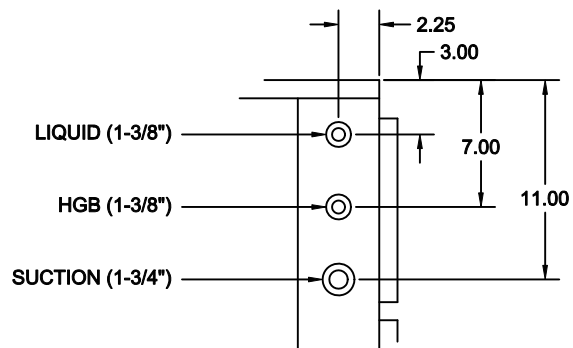

VertiCool Water-Cooled Condensing Section 12 - 25 Tons (when used as a remote condensing section)

FRONT VIEW

RH SIDE

REAR VIEW

LH SIDE

**DETAIL A
TYPICAL BOTH SIDES**

TONS	A	B	C	D	E	F
12-25	51	88	32	17 ¹ / ₄	16 ¹ / ₂	2 ¹ / ₄