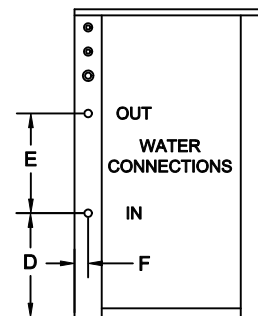

VertiCool Water-Cooled Condensing Section 12 - 25 Tons (when used as a remote condensing section)

FRONT VIEW

RH SIDE

REAR VIEW

LH SIDE

**DETAIL A
TYPICAL BOTH SIDES**

TONS	A	B	C	D	E	F
12-25	51	88	32	17 ¹ / ₄	16 ¹ / ₂	2 ¹ / ₄