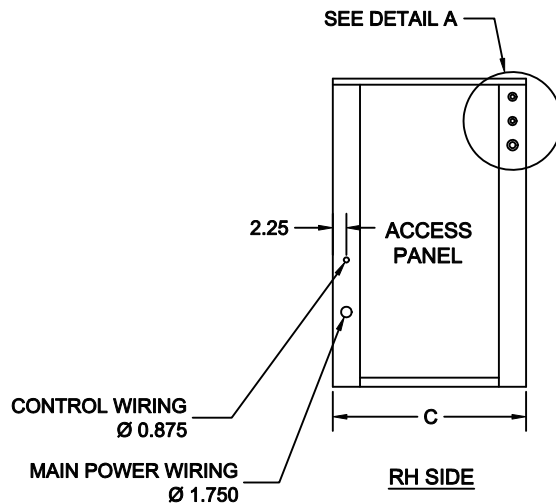

VertiCool Water-Cooled Condensing Section 12 - 25 Tons (when used as a remote condensing section)

FRONT VIEW

RH SIDE

REAR VIEW

LH SIDE

**DETAIL A
TYPICAL BOTH SIDES**

TONS	A	B	C	D	E	F
12-25	51	88	32	17 ¹ / ₄	16 ¹ / ₂	2 ¹ / ₄