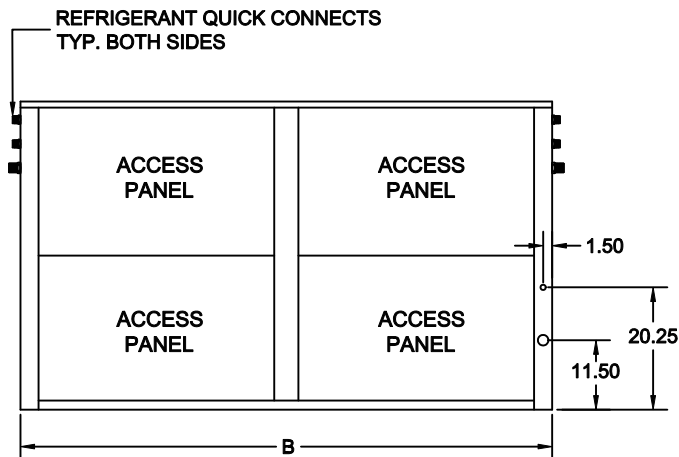

VertiCool Water-Cooled Condensing Section 12 - 25 Tons (when used as a remote condensing section)

FRONT VIEW

RH SIDE

REAR VIEW

LH SIDE

**DETAIL A
TYPICAL BOTH SIDES**

TONS	A	B	C	D	E	F
12-25	51	88	32	17 ¹ / ₄	16 ¹ / ₂	2 ¹ / ₄