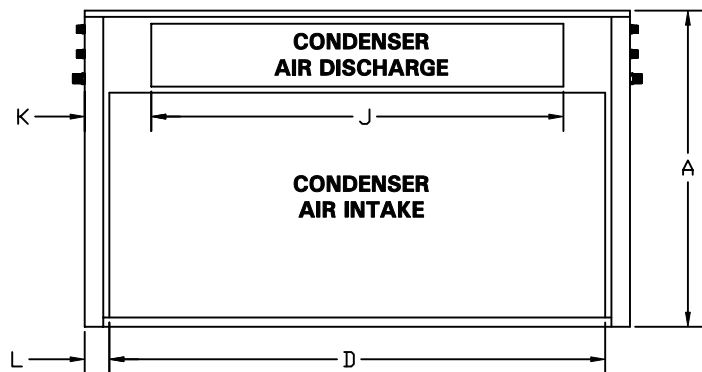

VertiCool Air-Cooled Condensing Section 12-25 Tons (used as remote condensing section)

DETAIL A
TYPICAL BOTH SIDES

REAR VIEW

| TONS | A | B | C | D | E | F | G | H | J | K | L |
|-------|----|----|----|----|----|--------------------------------|-------------------------------|--------------------------------|--------------------------------|--------------------------------|---|
| 12-25 | 51 | 88 | 32 | 80 | 10 | 36 ¹ / ₈ | 1 ¹ / ₂ | 1 ¹ / ₁₆ | 66 ¹ / ₂ | 10 ³ / ₄ | 4 |