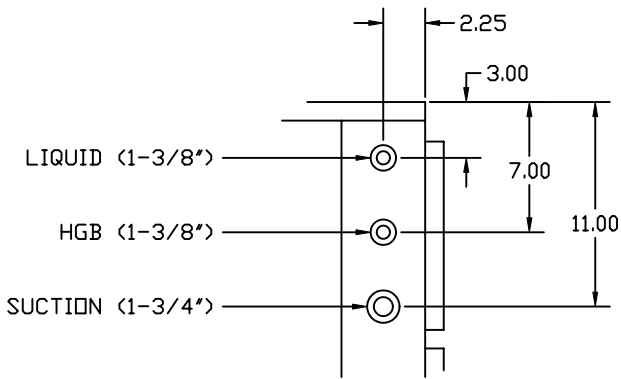

VertiCool Air-Cooled Condensing Section 12-25 Tons (used as remote condensing section)

DETAIL A
TYPICAL BOTH SIDES

REAR VIEW

| TONS | A | B | C | D | E | F | G | H | J | K | L |
|-------|----|----|----|----|----|--------------------------------|-------------------------------|--------------------------------|--------------------------------|--------------------------------|---|
| 12-25 | 51 | 88 | 32 | 80 | 10 | 36 ¹ / ₈ | 1 ¹ / ₂ | 1 ¹ / ₁₆ | 66 ¹ / ₂ | 10 ³ / ₄ | 4 |