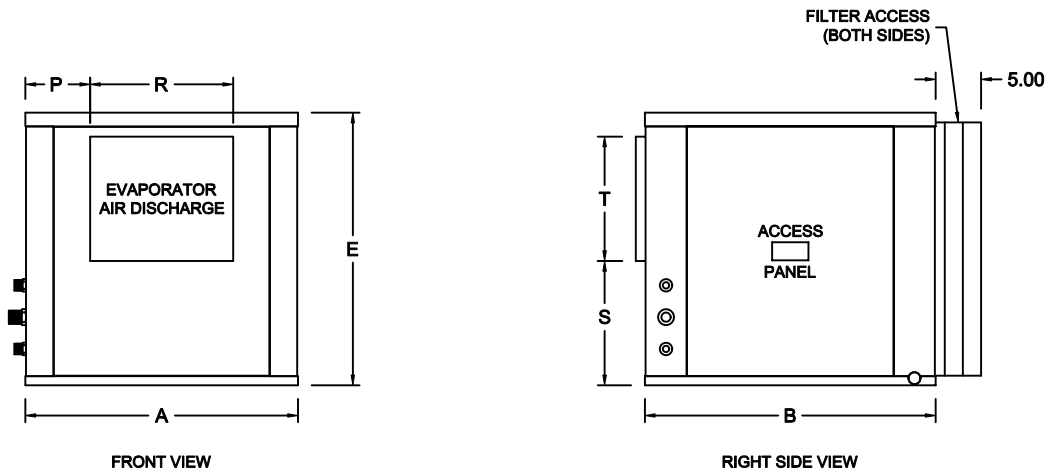

VertiCool Aurora Evaporator Section Only 3-5 Ton Straight Thru Air Path

TONS	A	B	C	D	E	F	G	H	J	K	L	M	N	P	R	S	T	U	V	W	X	Y	Z
3-5	30	32	X	X	30	X	X	X	X	X	X	X	X	$7\frac{1}{8}$	$15\frac{3}{4}$	$13\frac{11}{16}$	$13\frac{11}{16}$	$2\frac{5}{8}$	$24\frac{3}{4}$	$27\frac{7}{8}$	$1\frac{1}{16}$	$29\frac{11}{16}$	$25\frac{25}{32}$