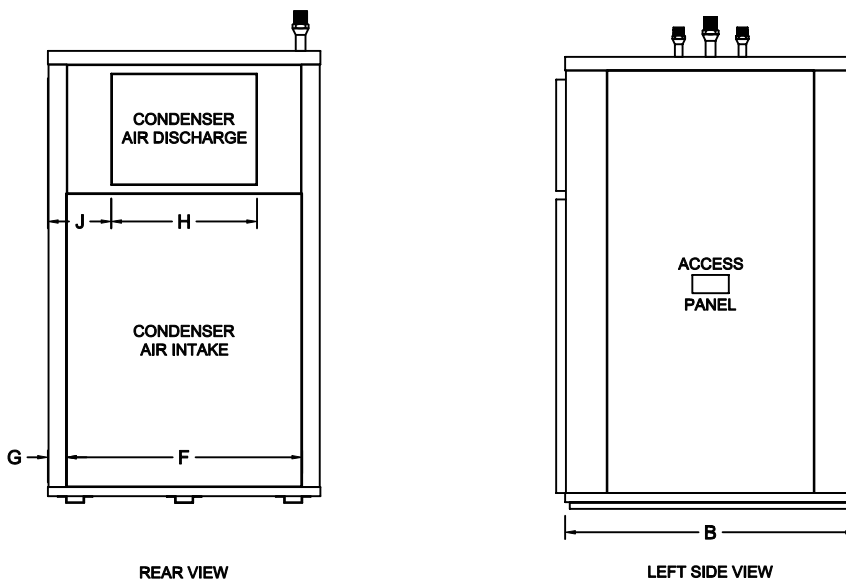

VertiCool Aurora Air-Cooled Condensing Section 3-5 Ton (when used with matching evaporator)

TONS	A	B	C	D	E	F	G	H	J	K	L	M	N	P	R	S	T	U	V	W	X	Y	Z
3-5	30	32	X	49	X	25 ³¹ / ₃₂	2	16 ¹ / ₃₂	7	32 ⁵ / ₁₆	12 ¹ / ₄	1	15 ¹⁵ / ₁₆	X	X	X	X	X	X	X	X	X	X