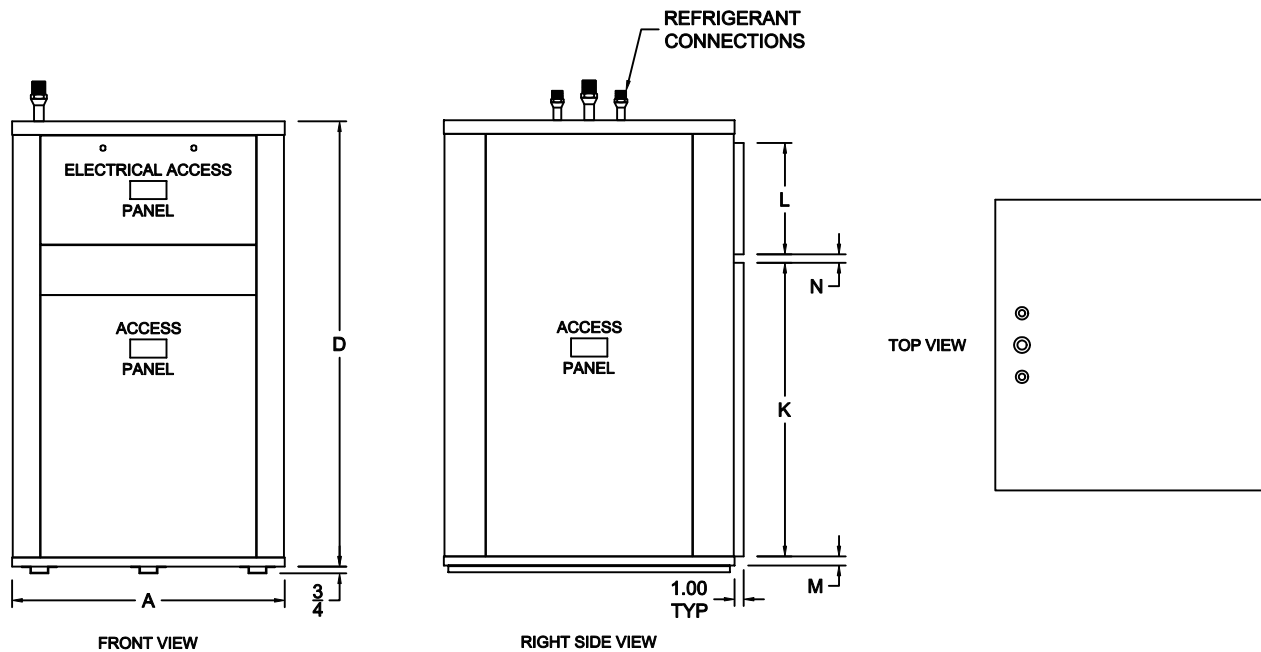

VertiCool Aurora Air-Cooled Condensing Section 3-5 Ton (when used with matching evaporator)

TONS	A	B	C	D	E	F	G	H	J	K	L	M	N	P	R	S	T	U	V	W	X	Y	Z
3-5	30	32	X	49	X	25 ³¹ / ₃₂	2	16 ¹ / ₃₂	7	32 ⁵ / ₁₆	12 ¹ / ₄	1	15 ¹⁵ / ₁₆	X	X	X	X	X	X	X	X	X	X