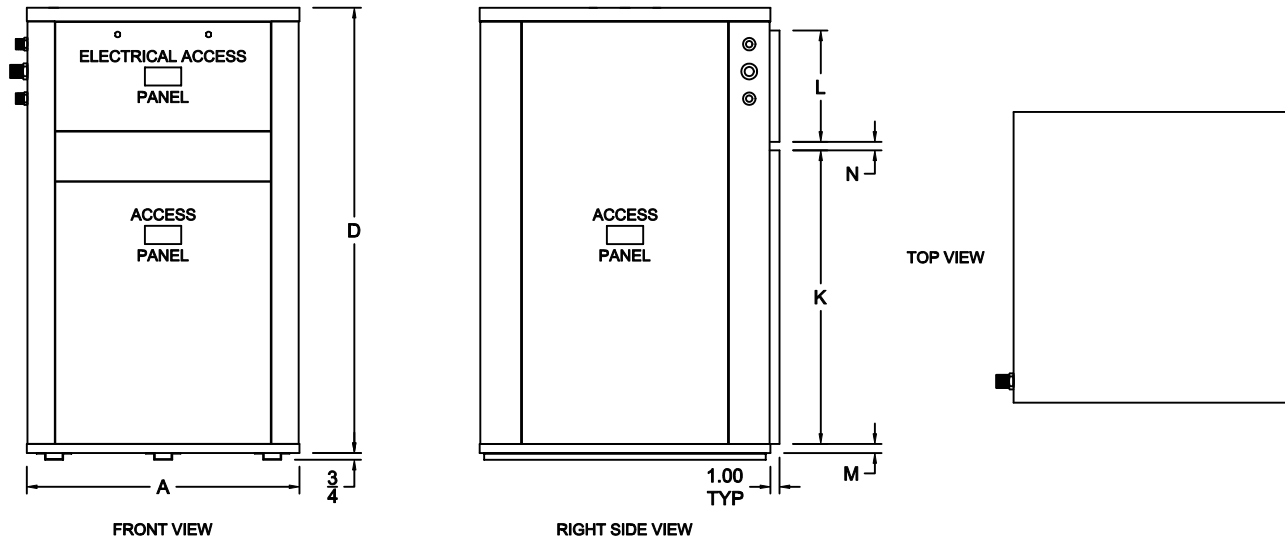

## VertiCool Aurora Air-Cooled Condensing Section 3-5 Ton (when used as remote condensing section)

TONS	A	B	C	D	E	F	G	H	J	K	L	M	N	P	R	S	T	U	V	W	X	Y	Z
3-5	30	32	X	49	X	25 <sup>31</sup> / <sub>32</sub>	2	16 <sup>1</sup> / <sub>32</sub>	7	32 <sup>5</sup> / <sub>16</sub>	12 <sup>1</sup> / <sub>4</sub>	1	15 <sup>15</sup> / <sub>16</sub>	X	X	X	X	X	X	X	X	X	X