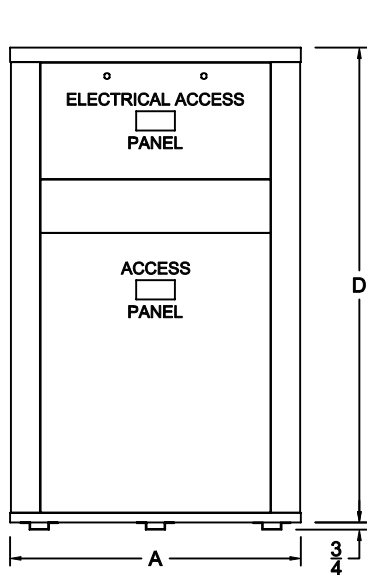

## VertiCool Aurora Air-Cooled Condensing Section 3-5 Ton With Condenser Filter Box

FRONT VIEW

RIGHT SIDE VIEW

REAR VIEW

FILTER ACCESS  
(BOTH SIDES)

LEFT SIDE VIEW

**NOTE: REFRIGERANT CONNECTIONS CAN BE TOP OR LEFT REAR CORNER POST.**

TONS	A	B	C	D	E	F	G	H	J	K	L	M	N	P	R	S	T	U	V	W	X	Y	Z
3-5	30	32	⊗	49	⊗	⊗	⊗	16 <sup>1</sup> / <sub>32</sub>	7	32 <sup>5</sup> / <sub>16</sub>	12 <sup>1</sup> / <sub>4</sub>	1	15 <sup>15</sup> / <sub>16</sub>	⊗	⊗	⊗	⊗	2 <sup>5</sup> / <sub>8</sub>	24 <sup>3</sup> / <sub>4</sub>	⊗	⊗	⊗	⊗