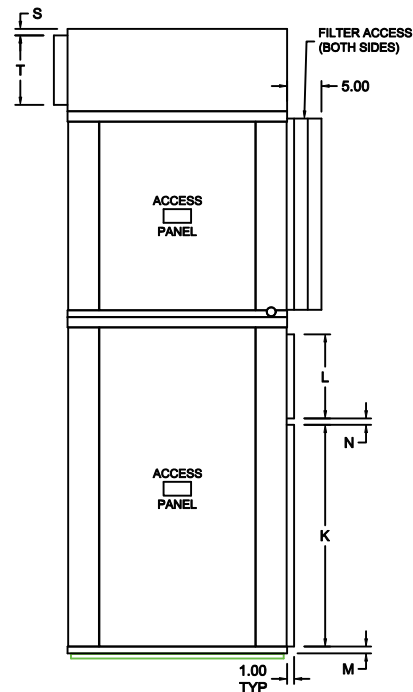

VertiCool Aurora Air-Cooled 6-10 Ton "APF" Air Path

FRONT VIEW

RIGHT SIDE VIEW

REAR VIEW

LEFT SIDE VIEW

TONS	A	B	C	D	E	F	G	H	J	K	L	M	N	P	R	S	T	U	V	W	X	Y	Z
6-10	54	32	79	49	30	49 ³¹ / ₃₂	2	19	17 ¹ / ₂	32 ⁵ / ₁₆	12 ¹ / ₄	1	15 ¹⁵ / ₁₆	4 ¹⁵ / ₁₆	44 ¹ / ₈	15 ¹⁵ / ₁₆	10 ¹ / ₈	2 ³ / ₈	49 ¹ / ₄	27 ⁷ / ₈	1 ¹ / ₁₆	29 ¹¹ / ₁₆	25 ²⁵ / ₃₂