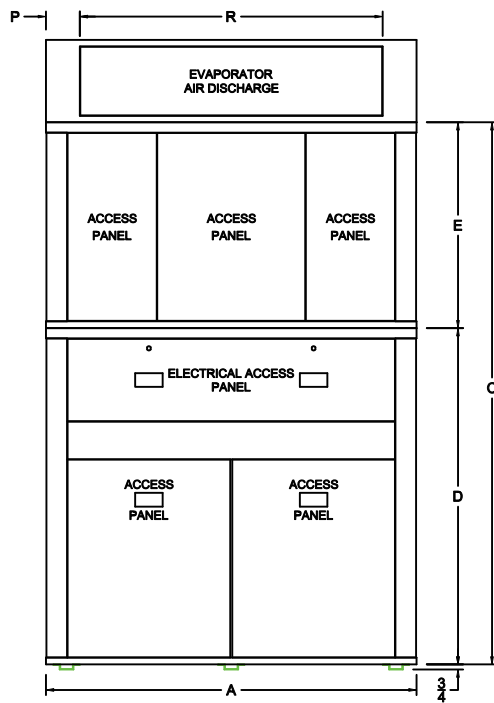

VertiCool Aurora Air-Cooled 6-10 Ton "APF" Air Path

FRONT VIEW

RIGHT SIDE VIEW

REAR VIEW

LEFT SIDE VIEW

TONS	A	B	C	D	E	F	G	H	J	K	L	M	N	P	R	S	T	U	V	W	X	Y	Z
6-10	54	32	79	49	30	49 ³¹ / ₃₂	2	19	17 ¹ / ₂	32 ⁵ / ₁₆	12 ¹ / ₄	1	15 ¹⁵ / ₁₆	4 ¹⁵ / ₁₆	44 ¹ / ₈	15 ¹⁵ / ₁₆	10 ¹ / ₈	2 ³ / ₈	49 ¹ / ₄	27 ⁷ / ₈	1 ¹ / ₁₆	29 ¹¹ / ₁₆	25 ²⁵ / ₃₂