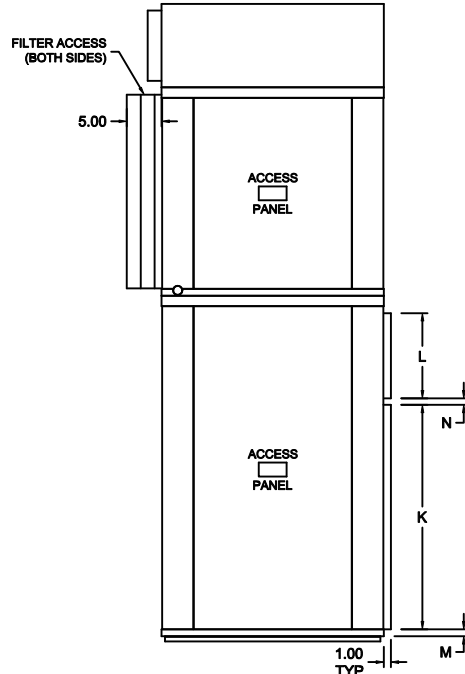

VertiCool Aurora Air-Cooled 6-10 Ton "BPF" Air Path

FRONT VIEW

RIGHT SIDE VIEW

REAR VIEW

LEFT SIDE VIEW

TONS	A	B	C	D	E	F	G	H	J	K	L	M	N	P	R	S	T	U	V	W	X	Y	Z
6-10	54	32	79	49	30	49 ³¹ / ₃₂	2	19	17 ¹ / ₂	32 ⁵ / ₁₆	12 ¹ / ₄	1	15 ¹⁵ / ₁₆	4 ¹⁵ / ₁₆	44 ¹ / ₈	15 ¹⁵ / ₁₆	10 ¹ / ₈	2 ³ / ₈	49 ¹ / ₄	27 ⁷ / ₈	1 ¹ / ₁₆	29 ¹¹ / ₁₆	25 ²⁵ / ₃₂