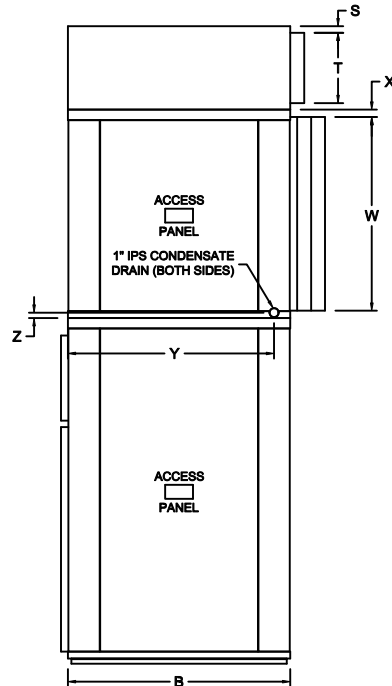

VertiCool Aurora Air-Cooled 6-10 Ton "BPF" Air Path

FRONT VIEW

RIGHT SIDE VIEW

REAR VIEW

LEFT SIDE VIEW

TONS	A	B	C	D	E	F	G	H	J	K	L	M	N	P	R	S	T	U	V	W	X	Y	Z
6-10	54	32	79	49	30	49 ³¹ / ₃₂	2	19	17 ¹ / ₂	32 ⁵ / ₁₆	12 ¹ / ₄	1	15 ¹⁵ / ₁₆	4 ¹⁵ / ₁₆	44 ¹ / ₈	15 ¹⁵ / ₁₆	10 ¹ / ₈	2 ³ / ₈	49 ¹ / ₄	27 ⁷ / ₈	1 ¹ / ₁₆	29 ¹¹ / ₁₆	25 ²⁵ / ₃₂