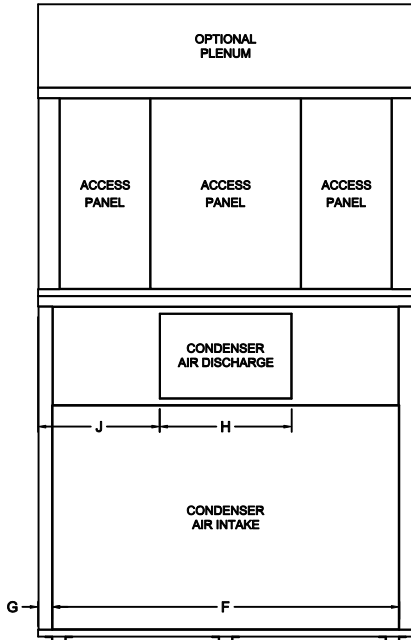

VertiCool Aurora Air-Cooled 6-10 Ton "BPF" Air Path

FRONT VIEW

RIGHT SIDE VIEW

REAR VIEW

LEFT SIDE VIEW

TONS	A	B	C	D	E	F	G	H	J	K	L	M	N	P	R	S	T	U	V	W	X	Y	Z
6-10	54	32	79	49	30	49 ³¹ / ₃₂	2	19	17 ¹ / ₂	32 ⁵ / ₁₆	12 ¹ / ₄	1	15 ¹⁵ / ₁₆	4 ¹⁵ / ₁₆	44 ¹ / ₈	15 ¹⁵ / ₁₆	10 ¹ / ₈	2 ³ / ₈	49 ¹ / ₄	27 ⁷ / ₈	1 ¹ / ₁₆	29 ¹¹ / ₁₆	25 ²⁵ / ₃₂