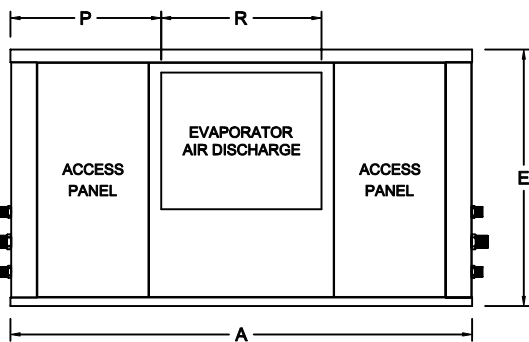

## VertiCool Aurora Evaporator Section Only 6-10 Ton Straight Thru Air Path

FRONT VIEW

RIGHT SIDE VIEW

REAR VIEW

LEFT SIDE VIEW

TONS	A	B	C	D	E	F	G	H	J	K	L	M	N	P	R	S	T	U	V	W	X	Y	Z
6-10	54	32	X	X	30	X	X	X	X	X	X	X	X	$17 \frac{5}{8}$	$18 \frac{3}{4}$	$11 \frac{1}{4}$	$16 \frac{1}{8}$	$2 \frac{3}{8}$	$49 \frac{1}{4}$	$27 \frac{7}{8}$	$1 \frac{1}{16}$	$29 \frac{11}{16}$	$25 \frac{25}{32}$