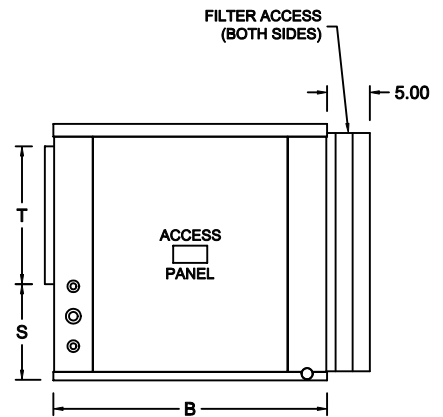

## VertiCool Aurora Evaporator Section Only 6-10 Ton Straight Thru Air Path

FRONT VIEW

RIGHT SIDE VIEW

REAR VIEW

LEFT SIDE VIEW

TONS	A	B	C	D	E	F	G	H	J	K	L	M	N	P	R	S	T	U	V	W	X	Y	Z
6-10	54	32	X	X	30	X	X	X	X	X	X	X	X	$17 \frac{5}{8}$	$18 \frac{3}{4}$	$11 \frac{1}{4}$	$16 \frac{1}{8}$	$2 \frac{3}{8}$	$49 \frac{1}{4}$	$27 \frac{7}{8}$	$1 \frac{1}{16}$	$29 \frac{11}{16}$	$25 \frac{25}{32}$