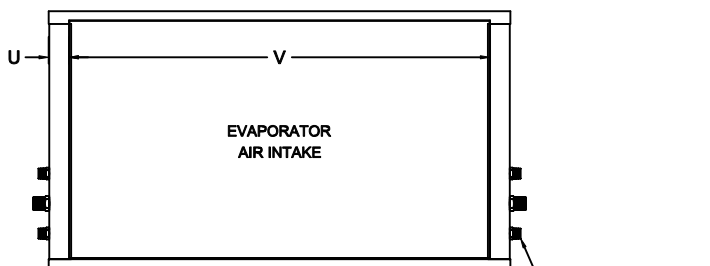

## VertiCool Aurora Evaporator Section Only 6-10 Ton Straight Thru Air Path

FRONT VIEW

RIGHT SIDE VIEW

REAR VIEW

LEFT SIDE VIEW

TONS	A	B	C	D	E	F	G	H	J	K	L	M	N	P	R	S	T	U	V	W	X	Y	Z
6-10	54	32	X	X	30	X	X	X	X	X	X	X	X	$17 \frac{5}{8}$	$18 \frac{3}{4}$	$11 \frac{1}{4}$	$16 \frac{1}{8}$	$2 \frac{3}{8}$	$49 \frac{1}{4}$	$27 \frac{7}{8}$	$1 \frac{1}{16}$	$29 \frac{11}{16}$	$25 \frac{25}{32}$