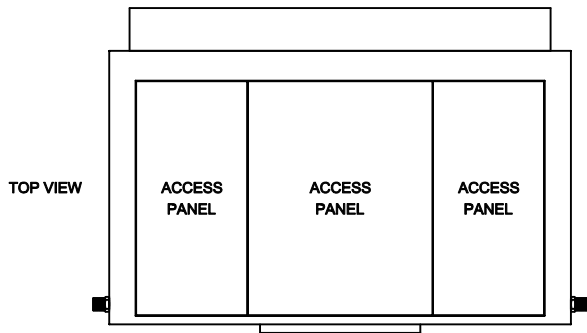

## VertiCool Aurora Evaporator Section Only 6-10 Ton Straight Thru Air Path

FRONT VIEW

RIGHT SIDE VIEW

REAR VIEW

LEFT SIDE VIEW

TONS	A	B	C	D	E	F	G	H	J	K	L	M	N	P	R	S	T	U	V	W	X	Y	Z
6-10	54	32	X	X	30	X	X	X	X	X	X	X	X	$17 \frac{5}{8}$	$18 \frac{3}{4}$	$11 \frac{1}{4}$	$16 \frac{1}{8}$	$2 \frac{3}{8}$	$49 \frac{1}{4}$	$27 \frac{7}{8}$	$1 \frac{1}{16}$	$29 \frac{11}{16}$	$25 \frac{25}{32}$