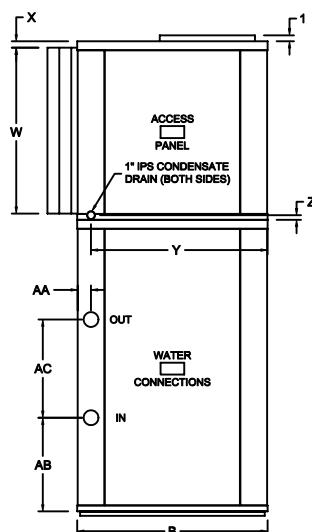

VertiCool Aurora Water-Cooled 12-15 Ton "A" Air Path

TOP VIEW

FRONT VIEW

RIGHT SIDE VIEW

REAR VIEW

LEFT SIDE VIEW

TONS	PIPE SIZE (FPT)
12-15	1-1/4"

TONS	A	B	C	D	E	P	R	S	T	U	V	W	X	Y	Z	AA	AB	AC
12-15	78	32	79	49	30	29 ⁵ / ₈	18 ³ / ₄	2 ¹ / ₈	16 ¹ / ₈	2 ¹ / ₈	73 ³ / ₄	27 ⁷ / ₈	1 ¹ / ₁₆	29 ¹¹ / ₁₆	25 ²⁵ / ₃₂	2 ¹ / ₄	15 ³ / ₄	16 ¹ / ₂