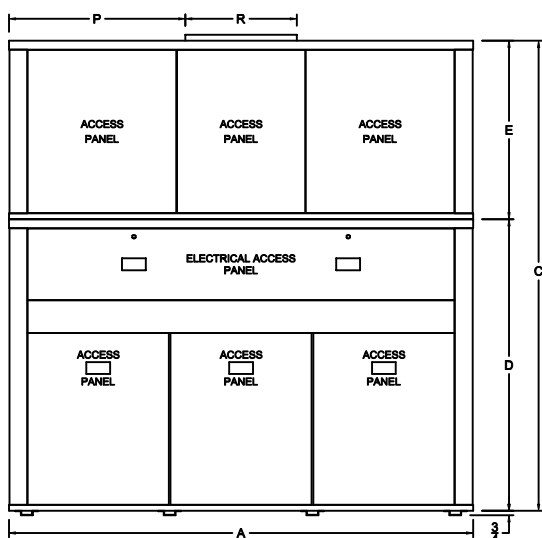

VertiCool Aurora Water-Cooled 12-15 Ton "A" Air Path

TOP VIEW

FRONT VIEW

RIGHT SIDE VIEW

REAR VIEW

LEFT SIDE VIEW

TONS	PIPE SIZE (FPT)
12-15	1-1/4"

TONS	A	B	C	D	E	P	R	S	T	U	V	W	X	Y	Z	AA	AB	AC
12-15	78	32	79	49	30	29 ⁵ / ₈	18 ³ / ₄	2 ¹ / ₈	16 ¹ / ₈	2 ¹ / ₈	73 ³ / ₄	27 ⁷ / ₈	1 ¹ / ₁₆	29 ¹¹ / ₁₆	25 ²⁵ / ₃₂	2 ¹ / ₄	15 ³ / ₄	16 ¹ / ₂