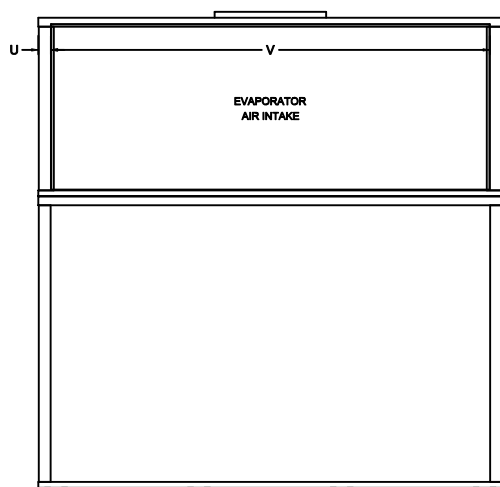

VertiCool Aurora Water-Cooled 12-15 Ton "A" Air Path

TOP VIEW

FRONT VIEW

RIGHT SIDE VIEW

REAR VIEW

LEFT SIDE VIEW

TONS	PIPE SIZE (FPT)
12-15	1-1/4"

TONS	A	B	C	D	E	P	R	S	T	U	V	W	X	Y	Z	AA	AB	AC
12-15	78	32	79	49	30	29 ⁵ / ₈	18 ³ / ₄	2 ¹ / ₈	16 ¹ / ₈	2 ¹ / ₈	73 ³ / ₄	27 ⁷ / ₈	1 ¹ / ₁₆	29 ¹¹ / ₁₆	25 ²⁵ / ₃₂	2 ¹ / ₄	15 ³ / ₄	16 ¹ / ₂