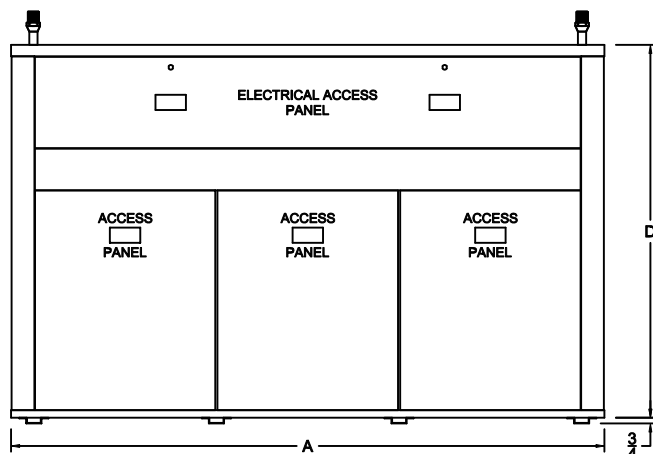

VertiCool Aurora Air-Cooled Condensing Section 12-15 Ton (when used with matching evaporator)

TOP VIEW

FRONT VIEW

RIGHT SIDE VIEW

REAR VIEW

LEFT SIDE VIEW

TONS	A	B	C	D	E	F	G	H	J	K	L	M	N	P	R	S	T	U	V	W	X	Y	Z
12-15	78	32	X	49	X	73 ³¹ / ₃₂	2	41 ¹⁷ / ₃₂	18 ¹ / ₄	32 ⁵ / ₁₆	12 ¹ / ₄	1	15 ¹⁵ / ₁₆	X	X	X	X	X	X	X	X	X	X