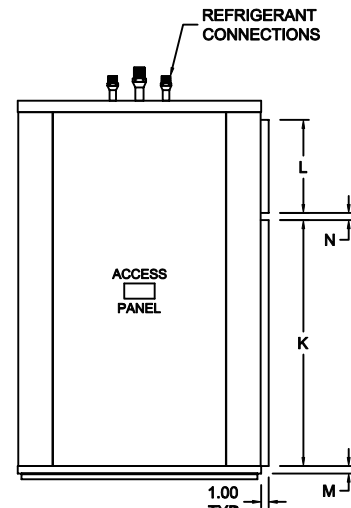

VertiCool Aurora Air-Cooled Condensing Section 12-15 Ton (when used with matching evaporator)

TOP VIEW

FRONT VIEW

RIGHT SIDE VIEW

REAR VIEW

LEFT SIDE VIEW

TONS	A	B	C	D	E	F	G	H	J	K	L	M	N	P	R	S	T	U	V	W	X	Y	Z
12-15	78	32	X	49	X	73 ³¹ / ₃₂	2	41 ¹⁷ / ₃₂	18 ¹ / ₄	32 ⁵ / ₁₆	12 ¹ / ₄	1	15 ¹⁵ / ₁₆	X	X	X	X	X	X	X	X	X	X