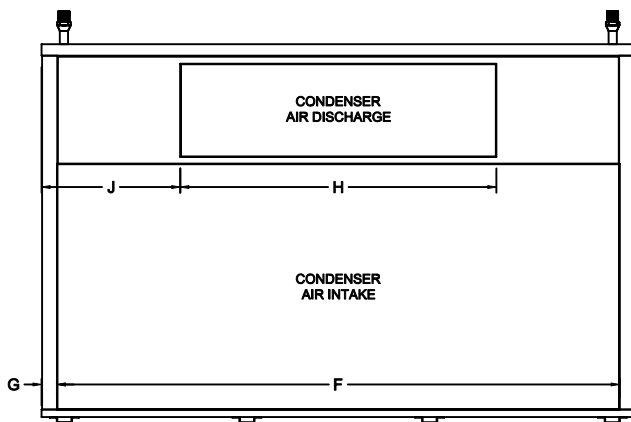

VertiCool Aurora Air-Cooled Condensing Section 12-15 Ton (when used with matching evaporator)

TOP VIEW

FRONT VIEW

RIGHT SIDE VIEW

REAR VIEW

LEFT SIDE VIEW

TONS	A	B	C	D	E	F	G	H	J	K	L	M	N	P	R	S	T	U	V	W	X	Y	Z
12-15	78	32	X	49	X	73 ³¹ / ₃₂	2	41 ¹⁷ / ₃₂	18 ¹ / ₄	32 ⁵ / ₁₆	12 ¹ / ₄	1	15 ¹⁵ / ₁₆	X	X	X	X	X	X	X	X	X	X