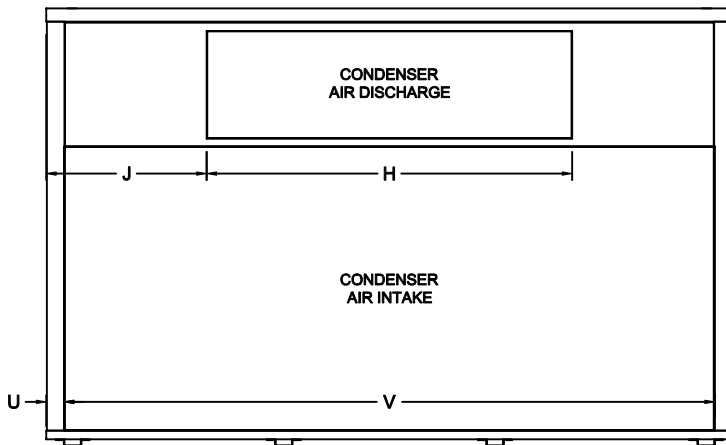

VertiCool Aurora Air-Cooled Condensing Section 12-15 Ton With Condensing Section Filter Box

FRONT VIEW

RIGHT SIDE VIEW

REAR VIEW

LEFT SIDE VIEW

NOTE: REFRIGERANT CONNECTIONS CAN BE TOP OR BOTH REAR CORNER POST