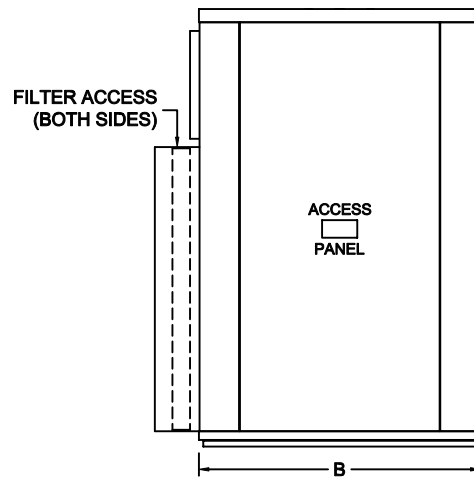

VertiCool Aurora Air-Cooled Condensing Section 12-15 Ton With Condensing Section Filter Box

FRONT VIEW

RIGHT SIDE VIEW

REAR VIEW

LEFT SIDE VIEW

NOTE: REFRIGERANT CONNECTIONS CAN BE TOP OR BOTH REAR CORNER POST