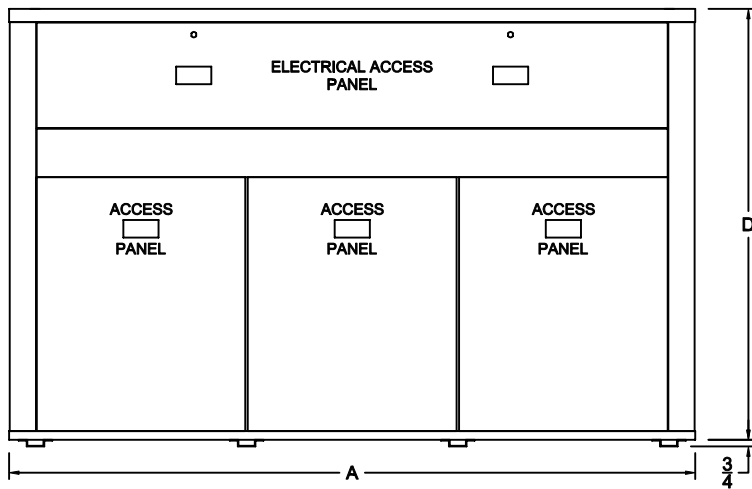

VertiCool Aurora Air-Cooled Condensing Section 12-15 Ton With Condensing Section Filter Box

FRONT VIEW

RIGHT SIDE VIEW

REAR VIEW

LEFT SIDE VIEW

NOTE: REFRIGERANT CONNECTIONS CAN BE TOP OR BOTH REAR CORNER POST