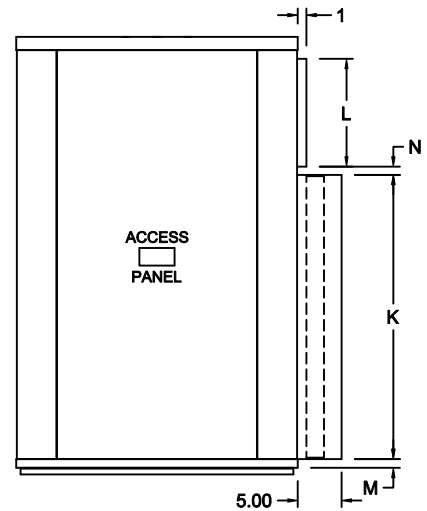

VertiCool Aurora Air-Cooled Condensing Section 12-15 Ton With Condensing Section Filter Box

FRONT VIEW

RIGHT SIDE VIEW

REAR VIEW

LEFT SIDE VIEW

NOTE: REFRIGERANT CONNECTIONS CAN BE TOP OR BOTH REAR CORNER POST