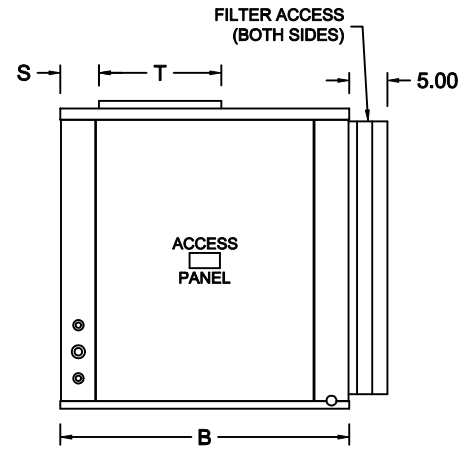

VertiCool Aurora Evaporator Section Only 20-25 Ton Top Discharge

TOP VIEW

FRONT VIEW

RIGHT SIDE VIEW

REAR VIEW

LEFT SIDE VIEW

TONS	A	B	C	D	E	F	G	H	J	K	L	M	N	P	Q	R	S	T	U	V	W	X	Y	Z
20-25	88	38	X	X	39 1/2	X	X	X	X	X	X	X	X	23 11/32	11 9/32	15 1/32	5 1/16	16 3/32	4 7/8	78 1/4	35 7/8	1 23/32	35 21/32	1 1/16