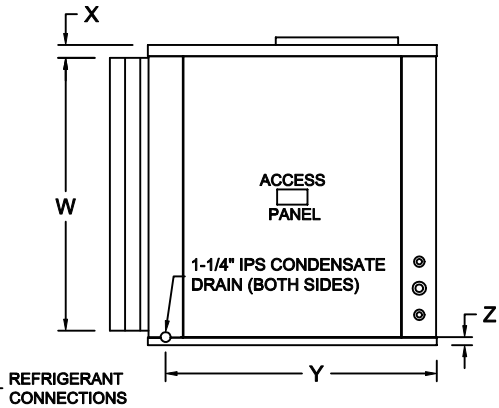

VertiCool Aurora Evaporator Section Only 20-25 Ton Top Discharge

TOP VIEW

FRONT VIEW

RIGHT SIDE VIEW

REAR VIEW

LEFT SIDE VIEW

TONS	A	B	C	D	E	F	G	H	J	K	L	M	N	P	Q	R	S	T	U	V	W	X	Y	Z
20-25	88	38	X	X	39 1/2	X	X	X	X	X	X	X	X	23 11/32	11 9/32	15 1/32	5 1/16	16 3/32	4 7/8	78 1/4	35 7/8	1 23/32	35 21/32	1 1/16