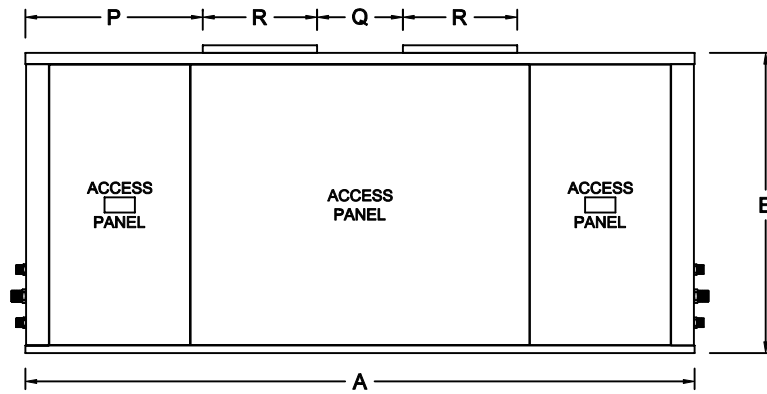

VertiCool Aurora Evaporator Section Only 20-25 Ton Top Discharge

TOP VIEW

FRONT VIEW

RIGHT SIDE VIEW

REAR VIEW

LEFT SIDE VIEW

TONS	A	B	C	D	E	F	G	H	J	K	L	M	N	P	Q	R	S	T	U	V	W	X	Y	Z
20-25	88	38	X	X	39 1/2	X	X	X	X	X	X	X	X	23 11/32	11 9/32	15 1/32	5 1/16	16 3/32	4 7/8	78 1/4	35 7/8	1 23/32	35 21/32	1 1/16