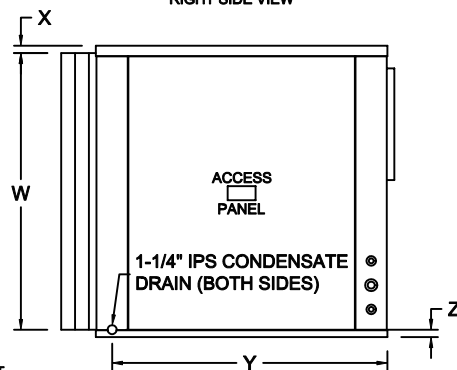

VertiCool Aurora Evaporator Section Only 30 Ton Straight Thru Air Path

TOP VIEW

FRONT VIEW

RIGHT SIDE VIEW

REAR VIEW

LEFT SIDE VIEW

REFRIGERANT CONNECTIONS

TONS	A	B	C	D	E	F	G	H	J	K	L	M	N	P	Q	R	S	T	U	V	W	X	Y	Z
30	96	42	X	X	42	X	X	X	X	X	X	X	X	27 $\frac{11}{32}$	11 $\frac{9}{32}$	15 $\frac{1}{32}$	22 $\frac{5}{8}$	16 $\frac{3}{32}$	4 $\frac{3}{8}$	87 $\frac{1}{4}$	39 $\frac{7}{8}$	1 $\frac{1}{16}$	39 $\frac{21}{32}$	1 $\frac{1}{16}$