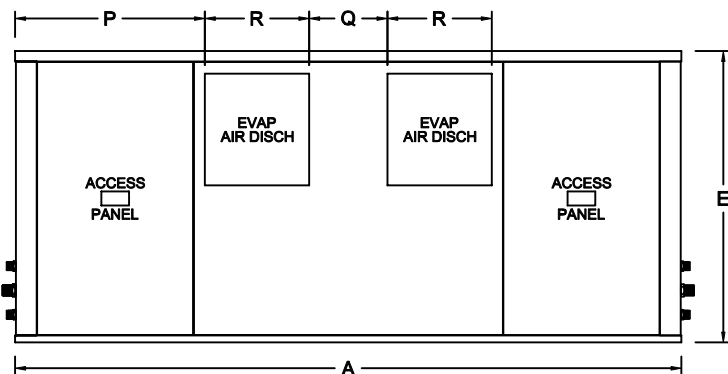

VertiCool Aurora Evaporator Section Only 30 Ton Straight Thru Air Path

TOP VIEW

FRONT VIEW

RIGHT SIDE VIEW

REAR VIEW

LEFT SIDE VIEW

REFRIGERANT CONNECTIONS

TONS	A	B	C	D	E	F	G	H	J	K	L	M	N	P	Q	R	S	T	U	V	W	X	Y	Z
30	96	42	X	X	42	X	X	X	X	X	X	X	X	27 $\frac{11}{32}$	11 $\frac{9}{32}$	15 $\frac{1}{32}$	22 $\frac{5}{8}$	16 $\frac{3}{32}$	4 $\frac{3}{8}$	87 $\frac{1}{4}$	39 $\frac{7}{8}$	1 $\frac{1}{16}$	39 $\frac{21}{32}$	1 $\frac{1}{16}$