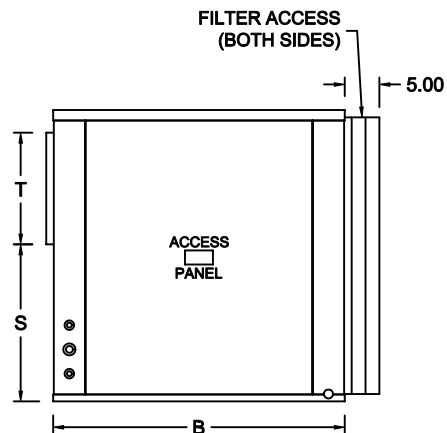

VertiCool Aurora Evaporator Section Only 30 Ton Straight Thru Air Path

TOP VIEW

FRONT VIEW

RIGHT SIDE VIEW

REAR VIEW

LEFT SIDE VIEW

REFRIGERANT CONNECTIONS

TONS	A	B	C	D	E	F	G	H	J	K	L	M	N	P	Q	R	S	T	U	V	W	X	Y	Z
30	96	42	X	X	42	X	X	X	X	X	X	X	X	27 $\frac{11}{32}$	11 $\frac{9}{32}$	15 $\frac{1}{32}$	22 $\frac{5}{8}$	16 $\frac{3}{32}$	4 $\frac{3}{8}$	87 $\frac{1}{4}$	39 $\frac{7}{8}$	1 $\frac{1}{16}$	39 $\frac{21}{32}$	1 $\frac{1}{16}$