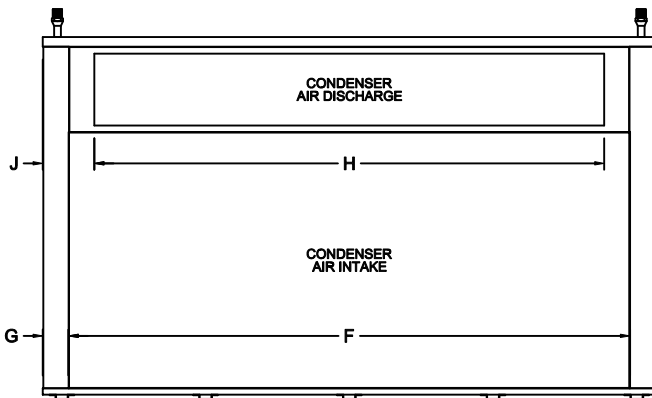

## VertiCool Aurora Air-Cooled Condensing Section 30 Ton (when used with matching evaporator)

TOP VIEW

FRONT VIEW

RIGHT SIDE VIEW

REAR VIEW

LEFT SIDE VIEW

TONS	A	B	C	D	E	F	G	H	J	K	L	M	N	P	Q	R	S	T	U	V	W	X	Y	Z
30	96	42	X	56	X	87 <sup>7</sup> / <sub>8</sub>	4 <sup>1</sup> / <sub>16</sub>	79 <sup>13</sup> / <sub>16</sub>	8 <sup>3</sup> / <sub>32</sub>	40 <sup>1</sup> / <sub>8</sub>	11 <sup>1</sup> / <sub>4</sub>	1	1 <sup>1</sup> / <sub>32</sub>	X	X	X	X	X	X	X	X	X	X	X