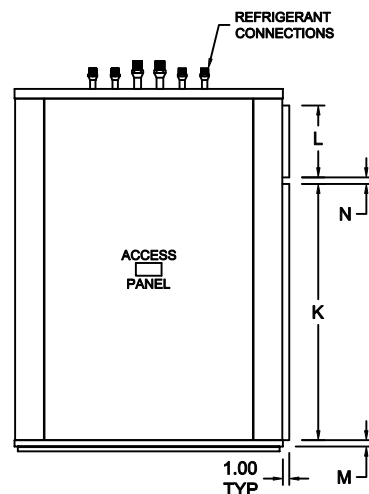

## VertiCool Aurora Air-Cooled Condensing Section 30 Ton (when used with matching evaporator)

TOP VIEW

FRONT VIEW

RIGHT SIDE VIEW

REAR VIEW

LEFT SIDE VIEW

TONS	A	B	C	D	E	F	G	H	J	K	L	M	N	P	Q	R	S	T	U	V	W	X	Y	Z
30	96	42	X	56	X	87 <sup>7</sup> / <sub>8</sub>	4 <sup>1</sup> / <sub>16</sub>	79 <sup>13</sup> / <sub>16</sub>	8 <sup>3</sup> / <sub>32</sub>	40 <sup>1</sup> / <sub>8</sub>	11 <sup>1</sup> / <sub>4</sub>	1	1 <sup>1</sup> / <sub>32</sub>	X	X	X	X	X	X	X	X	X	X	X