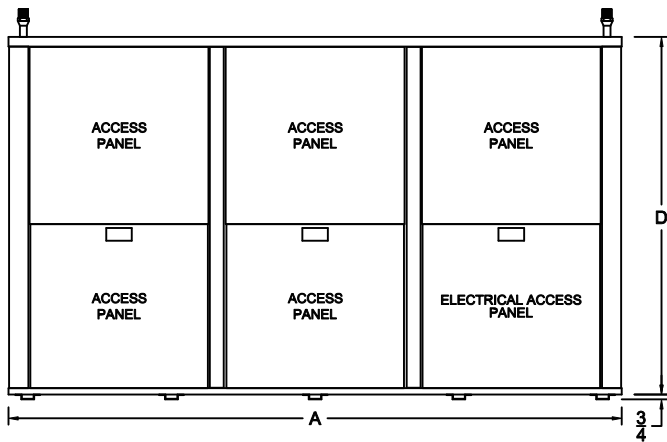

## VertiCool Aurora Air-Cooled Condensing Section 30 Ton (when used with matching evaporator)

TOP VIEW

FRONT VIEW

RIGHT SIDE VIEW

REAR VIEW

LEFT SIDE VIEW

TONS	A	B	C	D	E	F	G	H	J	K	L	M	N	P	Q	R	S	T	U	V	W	X	Y	Z
30	96	42	X	56	X	87 <sup>7</sup> / <sub>8</sub>	4 <sup>1</sup> / <sub>16</sub>	79 <sup>13</sup> / <sub>16</sub>	8 <sup>3</sup> / <sub>32</sub>	40 <sup>1</sup> / <sub>8</sub>	11 <sup>1</sup> / <sub>4</sub>	1	1 <sup>1</sup> / <sub>32</sub>	X	X	X	X	X	X	X	X	X	X	X