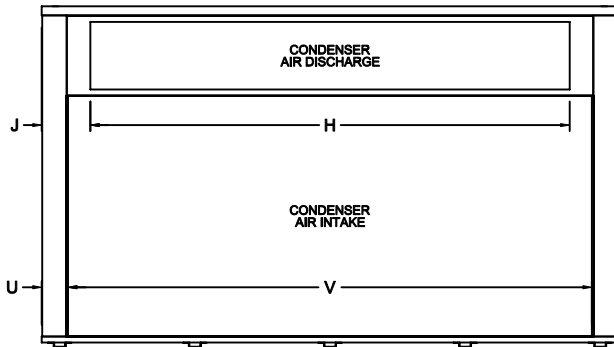

VertiCool Aurora Air-Cooled Condensing Section 30 Ton With Condensing Section Filter Box

FRONT VIEW

RIGHT SIDE VIEW

REAR VIEW

FILTER ACCESS
(BOTH SIDES)

LEFT SIDE VIEW

NOTE: REFRIGERANT CONNECTIONS CAN BE TOP OR BOTH REAR CORNER POST