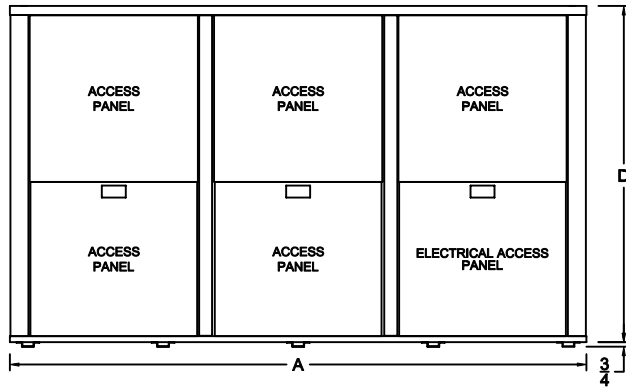

VertiCool Aurora Air-Cooled Condensing Section 30 Ton With Condensing Section Filter Box

FRONT VIEW

RIGHT SIDE VIEW

REAR VIEW

FILTER ACCESS
(BOTH SIDES)

LEFT SIDE VIEW

NOTE: REFRIGERANT CONNECTIONS CAN BE TOP OR BOTH REAR CORNER POST