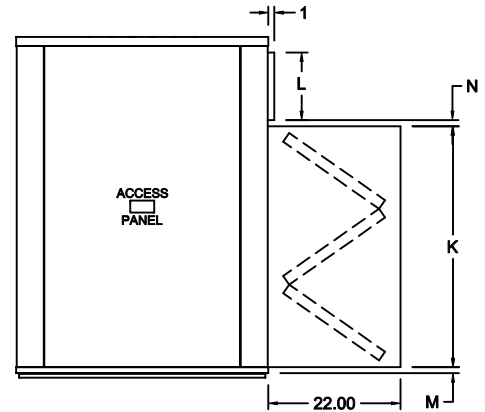

VertiCool Aurora Air-Cooled Condensing Section 30 Ton With Condensing Section Filter Box

FRONT VIEW

RIGHT SIDE VIEW

REAR VIEW

FILTER ACCESS
(BOTH SIDES)

LEFT SIDE VIEW

NOTE: REFRIGERANT CONNECTIONS CAN BE TOP OR BOTH REAR CORNER POST