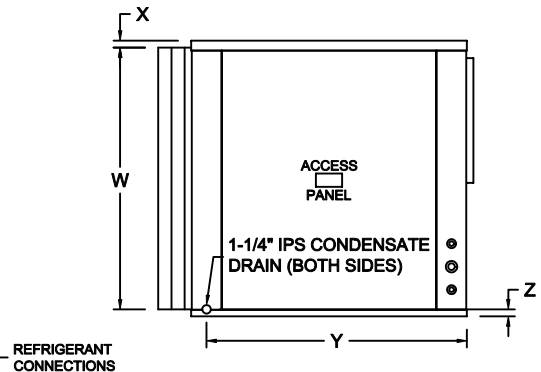

VertiCool Aurora Evaporator Section Only 35 Ton Straight Thru Air Path

TOP VIEW

FRONT VIEW

RIGHT SIDE VIEW

REAR VIEW

LEFT SIDE VIEW

TONS	A	B	C	D	E	F	G	H	J	K	L	M	N	P	Q	R	S	T	U	V	W	X	Y	Z
35	110	42	×	×	42	×	×	×	×	×	×	×	×	30 ²³ / ₃₂	13 ¹³ / ₃₂	17 ¹⁹ / ₃₂	20 ¹¹ / ₃₂	19	5 ⁷ / ₈	98 ¹ / ₄	39 ⁷ / ₈	1 ¹ / ₁₆	39 ²¹ / ₃₂	1 ¹ / ₁₆