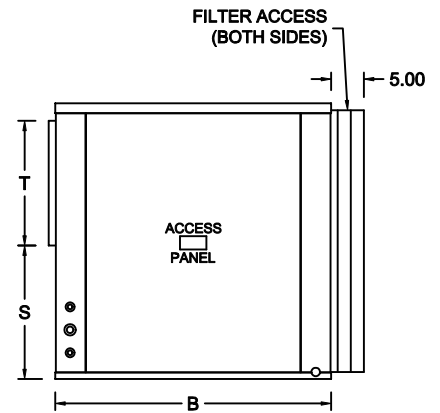

VertiCool Aurora Evaporator Section Only 35 Ton Straight Thru Air Path

TOP VIEW

FRONT VIEW

RIGHT SIDE VIEW

REAR VIEW

LEFT SIDE VIEW

TONS	A	B	C	D	E	F	G	H	J	K	L	M	N	P	Q	R	S	T	U	V	W	X	Y	Z
35	110	42	×	×	42	×	×	×	×	×	×	×	×	30 ²³ / ₃₂	13 ¹³ / ₃₂	17 ¹⁹ / ₃₂	20 ¹¹ / ₃₂	19	5 ⁷ / ₈	98 ¹ / ₄	39 ⁷ / ₈	1 ¹ / ₁₆	39 ²¹ / ₃₂	1 ¹ / ₁₆