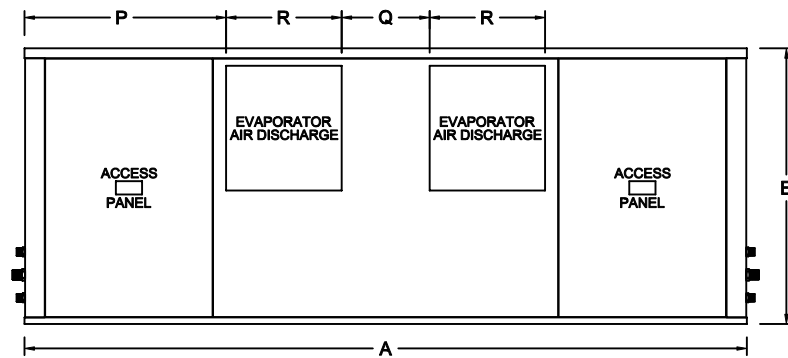

VertiCool Aurora Evaporator Section Only 35 Ton Straight Thru Air Path

TOP VIEW

FRONT VIEW

RIGHT SIDE VIEW

REAR VIEW

LEFT SIDE VIEW

TONS	A	B	C	D	E	F	G	H	J	K	L	M	N	P	Q	R	S	T	U	V	W	X	Y	Z
35	110	42	×	×	42	×	×	×	×	×	×	×	×	30 ²³ / ₃₂	13 ¹³ / ₃₂	17 ¹⁹ / ₃₂	20 ¹¹ / ₃₂	19	5 ⁷ / ₈	98 ¹ / ₄	39 ⁷ / ₈	1 ¹ / ₁₆	39 ²¹ / ₃₂	1 ¹ / ₁₆