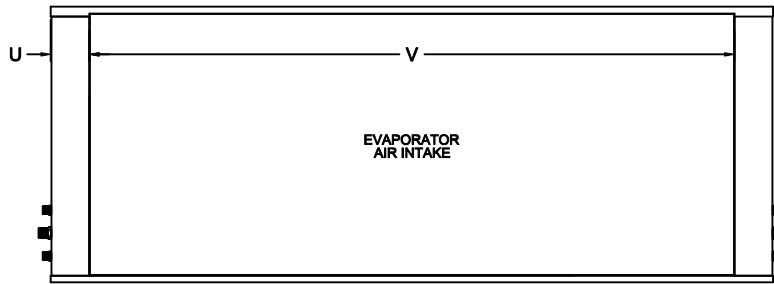

VertiCool Aurora Evaporator Section Only 35 Ton Straight Thru Air Path

TOP VIEW

FRONT VIEW

RIGHT SIDE VIEW

REAR VIEW

LEFT SIDE VIEW

TONS	A	B	C	D	E	F	G	H	J	K	L	M	N	P	Q	R	S	T	U	V	W	X	Y	Z
35	110	42	×	×	42	×	×	×	×	×	×	×	×	30 ²³ / ₃₂	13 ¹³ / ₃₂	17 ¹⁹ / ₃₂	20 ¹¹ / ₃₂	19	5 ⁷ / ₈	98 ¹ / ₄	39 ⁷ / ₈	1 ¹ / ₁₆	39 ²¹ / ₃₂	1 ¹ / ₁₆