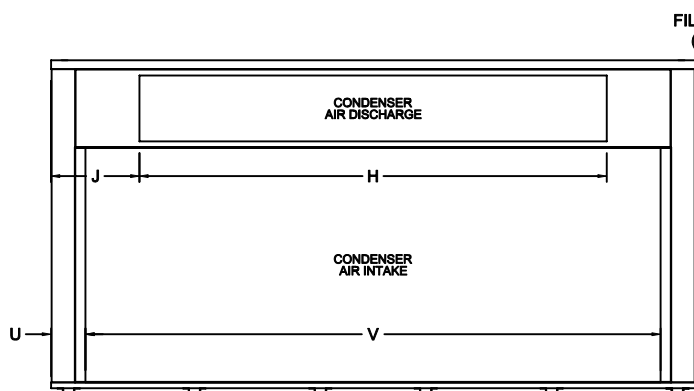

VertiCool Aurora Air-Cooled Condensing Section 35 Ton With Condensing Section Filter Box

FRONT VIEW

RIGHT SIDE VIEW

REAR VIEW

FILTER ACCESS
(BOTH SIDES)

LEFT SIDE VIEW

**NOTE: REFRIGERANT CONNECTIONS CAN BE
TOP OR BOTH REAR CORNER POST**