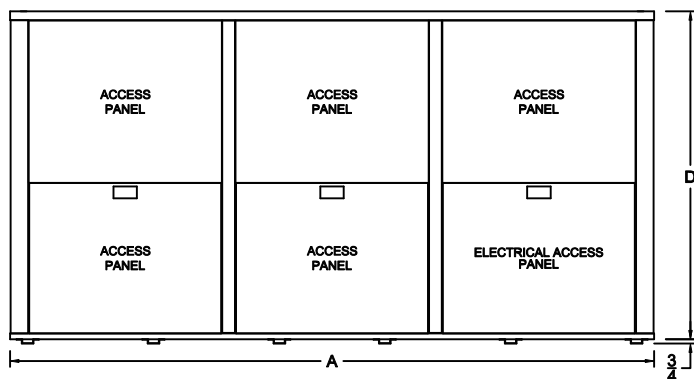

VertiCool Aurora Air-Cooled Condensing Section 35 Ton With Condensing Section Filter Box

FRONT VIEW

RIGHT SIDE VIEW

REAR VIEW

FILTER ACCESS
(BOTH SIDES)

LEFT SIDE VIEW

**NOTE: REFRIGERANT CONNECTIONS CAN BE
TOP OR BOTH REAR CORNER POST**